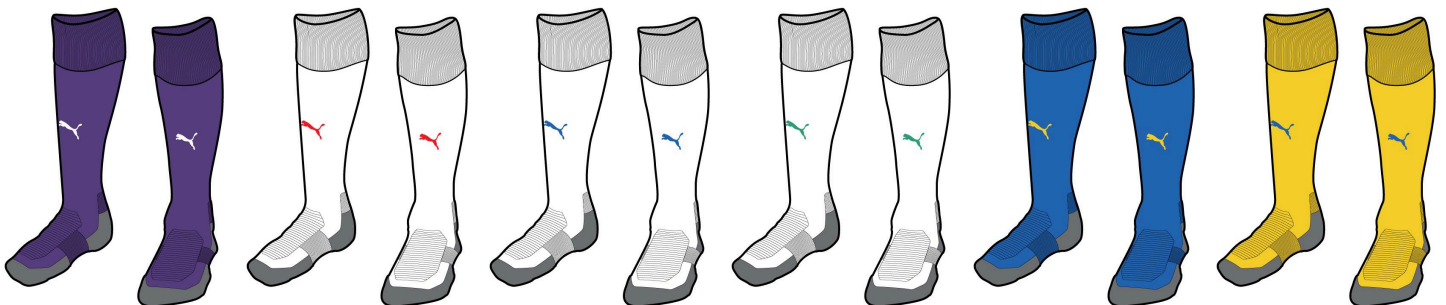

Code: 703441 10
Color: Prism Violet-
Puma White
In store: 16.01.2025

Code: 703441 11
Color: Puma White-
Puma Red
In store: 16.01.2025

Code: 703441 12
Color: Puma White-
Electric Blue
Lemonade
In store: 16.01.2025

Code: 703441 15
Color: Puma White-
Pepper Green
In store: 16.01.2025

Code: 703441 16
Color: Electric Blue
Lemonade-Cyber
Yellow
In store: 16.01.2025

Code: 703441 17
Color: Cyber Yellow-
Electric Blue
Lemonade
In store: 16.01.2025