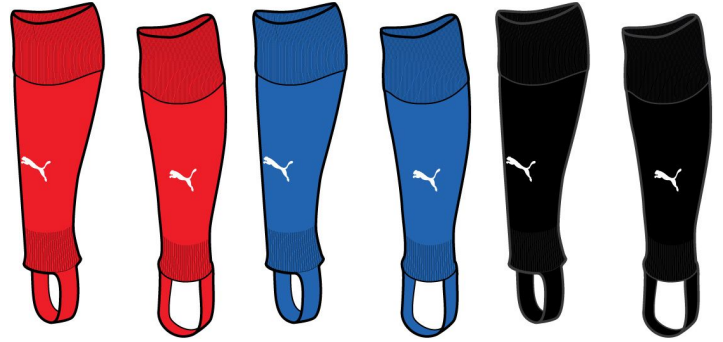

Team LIGA Stirrup Socks CORE

Style: 703439

Age group: Adults

Gender: Male

Main DC: DC1

Catalogue Size Run: 1-5

RRP: 3 990 Ft

Code: 703439 01
Color: Puma Red-
Puma White
In store: 16.01.2025

Code: 703439 02
Color: Electric Blue
Lemonade-Puma
White
In store: 16.01.2025

Code: 703439 03
Color: Puma Black-
Puma White
In store: 16.01.2025