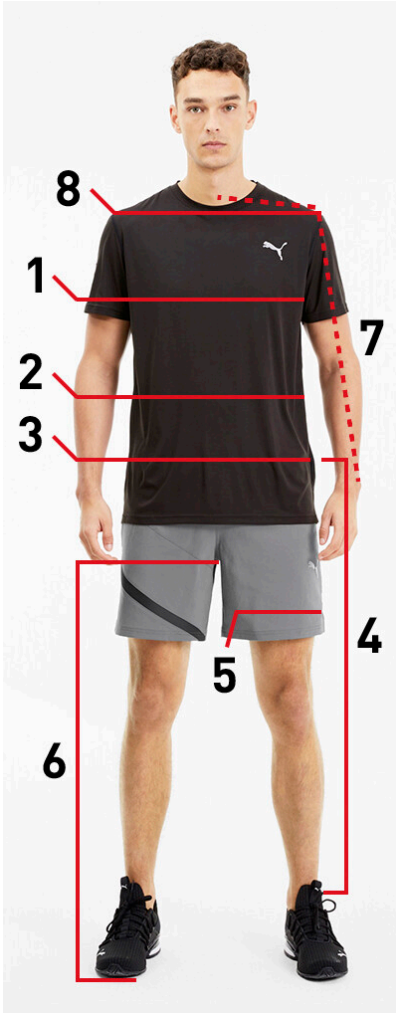

International Size Conversions

How to measure yourself

1 – Chest

Measure around the fullest part of your chest, keeping the measuring tape horizontal

2 – Waist

Measure around the narrowest part of your waist (between hips and belly button), keeping the measuring tape horizontal

3 – Hips

Measure around the fullest part of your hips and bottom, keeping the measuring tape horizontal

4 – Side seam

Measure vertically from your hip to your ankle

5 – Thigh

Measure around the fullest part of your thigh, keeping the measuring tape horizontal

6 – In seam

Measure vertically from crotch to the bottom of your heel

7 – Sleeve length

Holding the tape at the centre of your back (just below the neck) measure across the shoulder and down the arm to the wrist, keeping your arm slightly bent

8 – Shoulder width

Measure straight across the back from the top of one shoulder to the other