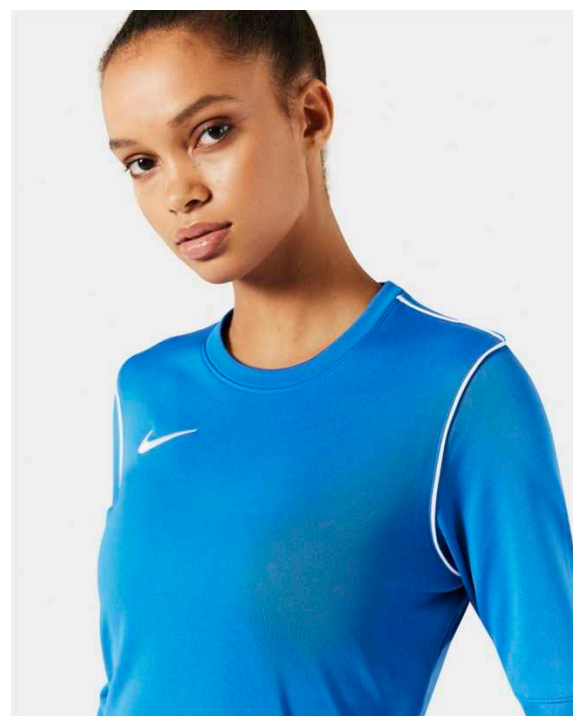

FJ3006

Dri-Fit Women's Park 20 Crew Top

Lifecycle

January 2020 - December 2025

Sizes

XS - XL

RRP £34.99

Features

- Nike Dri-FIT technology moves sweat from your skin for quicker evaporation—helping you stay dry and comfortable