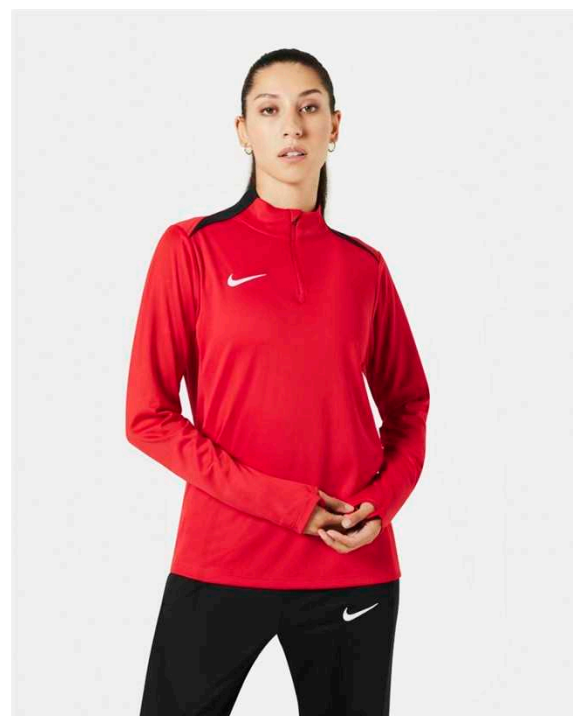

FD7669

Dri-Fit Women's Academy Pro 24 Drill Top

Lifecycle

January 2024 - December 2025

Sizes

XS - 2XL

RRP £44.99