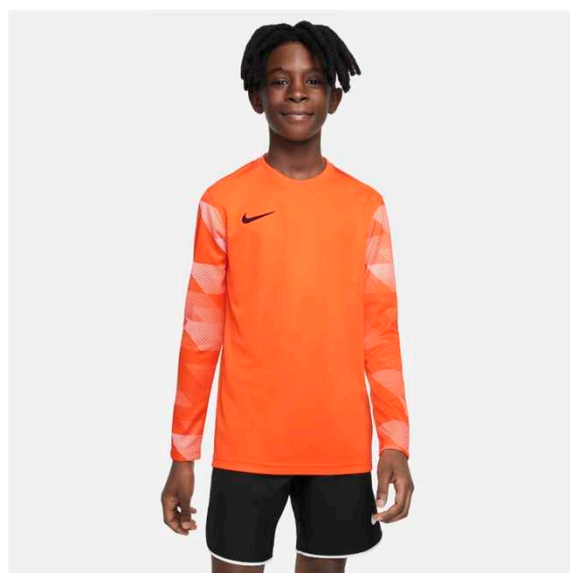

CJ6072-010

CJ6072-463

CJ6072-819

CJ6072-702

Features

- Mesh across the back helps keep you cool when the game heats up.
- Dri-FIT technology helps keep you dry, comfortable and focused.
- Mesh across the back provides added breathability.
- Slim fit for a tailored feel.