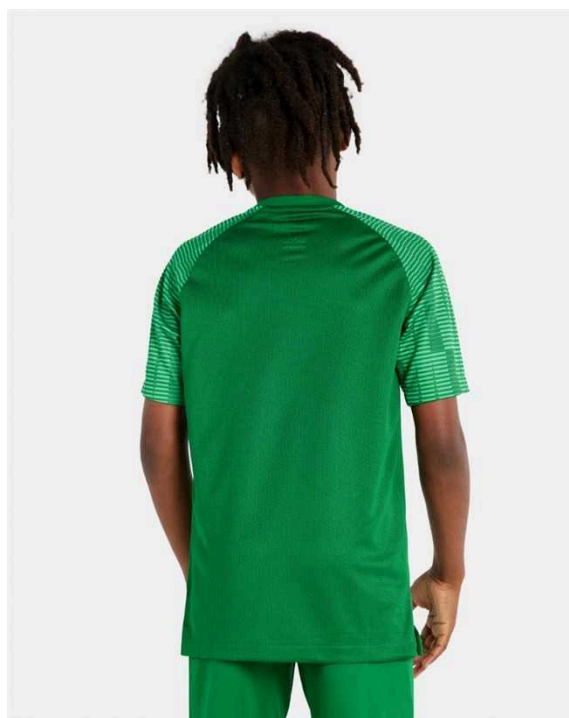

DH8369

Academy Jersey S/S (Youth)

Lifecycle

January 2022 - December 2025

Sizes

XS - XL

RRP £19.99