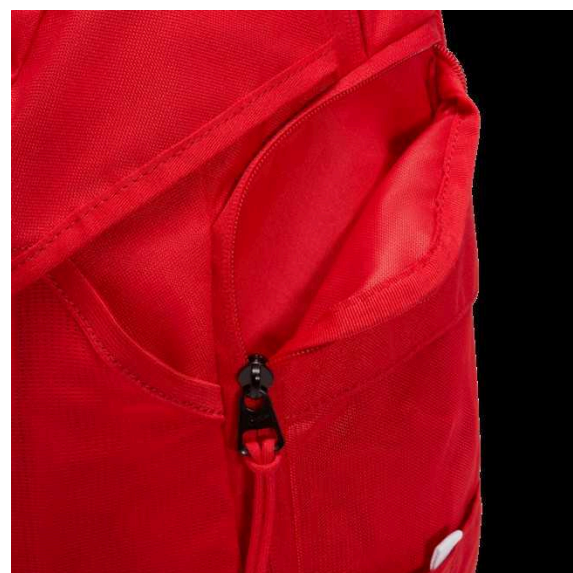

DV0761

Academy Team Backpack

Lifecycle

January 2023 - March 2025

Sizes

ONE SIZE

RRP £39.99

Features

- 19"H X 13"W X 7"D
- Nike Storm-FIT technology resists elements like wind and water to help keep you comfortable in harsh weather conditions
- Rain fly provides weather coverage, and features a jock tag to easily identify your bag
- A side pocket with velcro closure houses the Storm-FIT rainfly
- Enlarged tech pocket provides space for the latest technology
- Padded shoulder straps are adjustable for a comfortable fit
- Zipper pulls have been updated to make access easier in all conditions
- Mesh has been updated for enhanced ventilation
- Spot clean