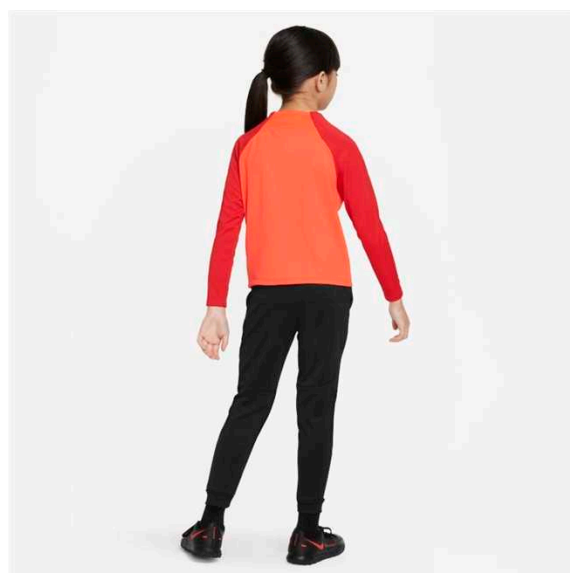

Features

- A relaxed, easy fit works together with moisture-wicking fabric to help keep sweat off your skin when your training heats up.
- Dri-FIT technology moves sweat from your skin for quicker evaporation—helping you stay dry and comfortable.
- Zippered pockets let you secure your essentials.
- Standard fit for a relaxed, easy feel
- Machine wash