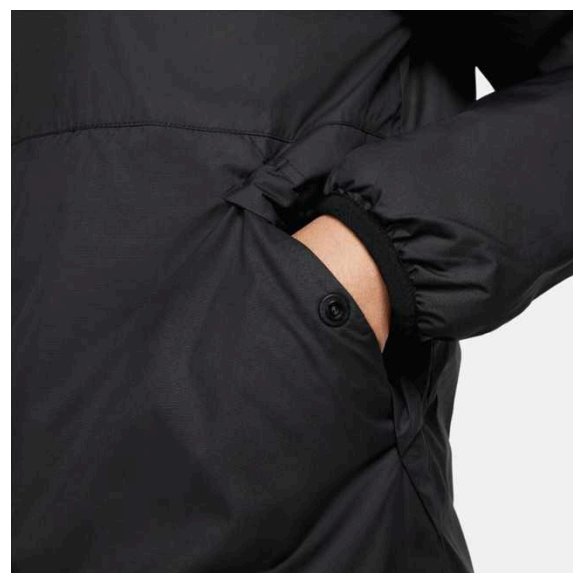

Features

- Water-repellent finish helps you stay dry in light rain.
- Synthetic-fill insulation provides warmth without weighing you down.
- French terry lining at the hood, pockets and collar feels soft and warm.
- Loose fit and longer length cover you from the elements.
- Loose fit for a roomy feel
- Full-length zipper
- Snap pockets