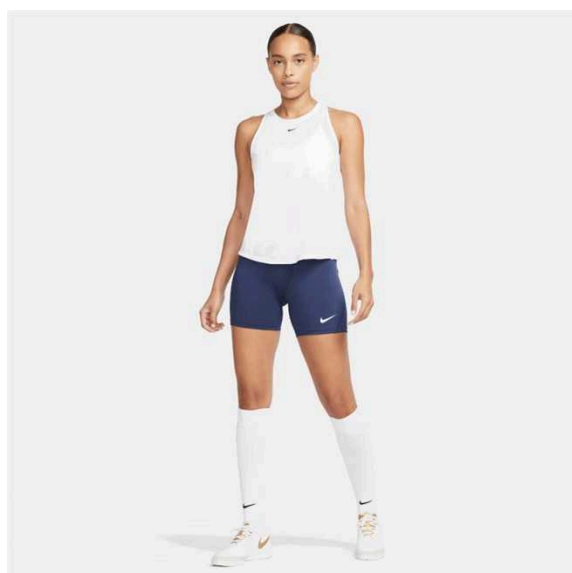

Features

- Sweat-wicking fabric helps keep you cool and composed while fine-tuning your skills.
- Nike Pro fabric provides a supportive layer that helps keep you cool when the action heats up.
- Stretchy fabric has a compressive feel to keep you moving freely while training.
- Tight fit for a body-hugging feel
- Machine wash