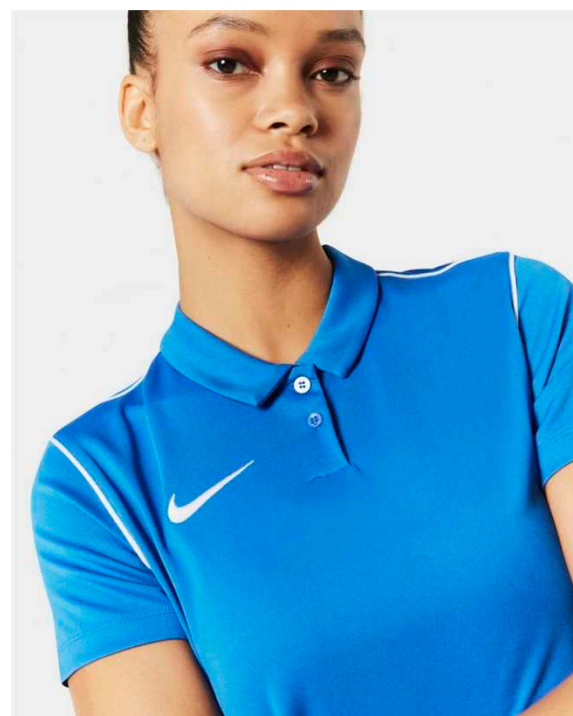

BV6893-100

BV6893-463

BV6893-657

BV6893-410

Features

- Dri-FIT technology helps keep you dry and comfortable.
- Fold-over collar with a two-button placket delivers timeless style.
- Shoulder piping inspires a classic football look.