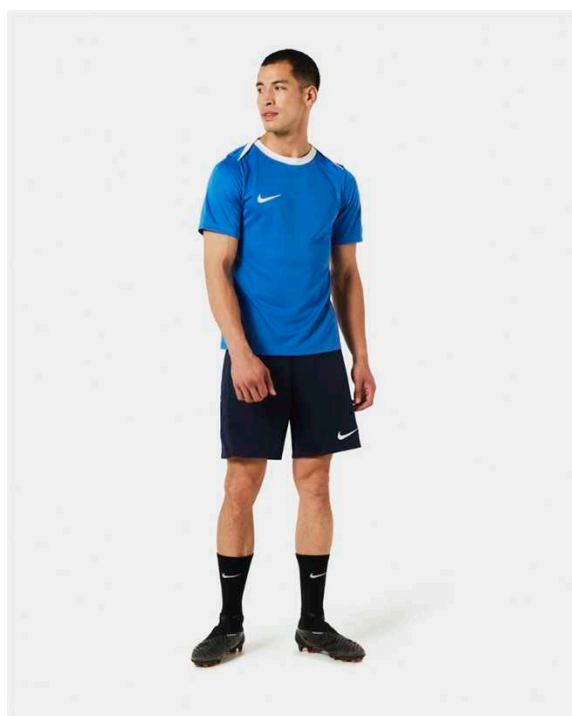

Features

- Dri-FIT technology helps you stay dry, comfortable & focused