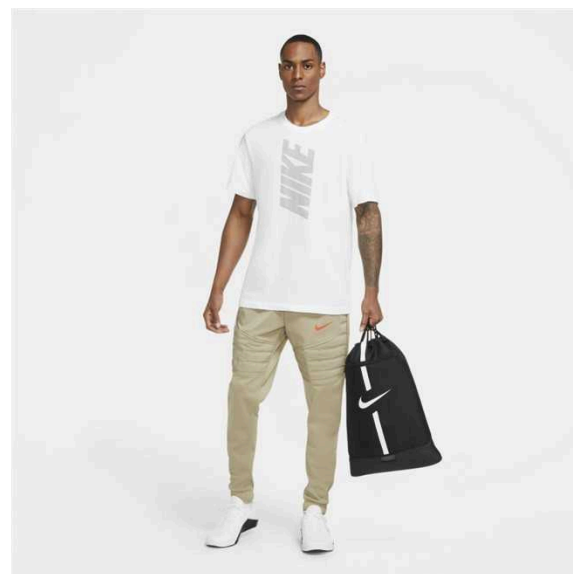

DA5435

Academy Football Gymsack

Lifecycle

January 2021 - March 2025

Sizes

ONE SIZE

RRP £19.99

Features

- Woven fabric is lightweight and durable.
- Main compartment cinches closed for easy access to your gear.
- Mesh at the bottom allows ventilation.
- Zippered pouch on the front keeps your essentials within reach.
- 50H x 36W x 6D cm / 18L