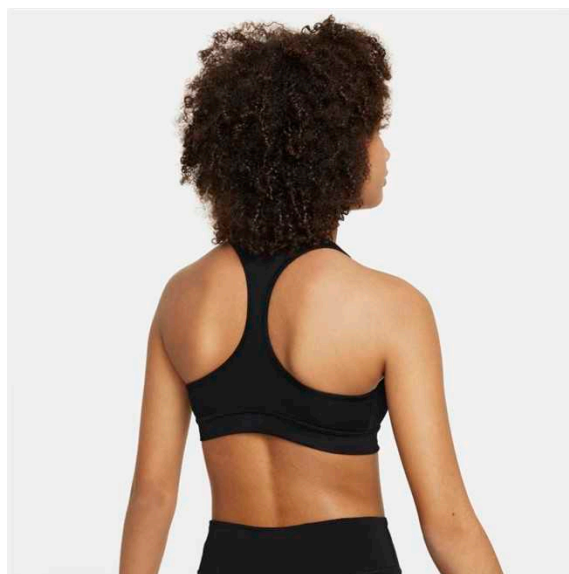

FJ7161

Nike Swoosh Big Kids' (Girls') Sports Bra

Lifecycle

January 2025 - December 2026

Sizes

XS - XL

RRP £22.99