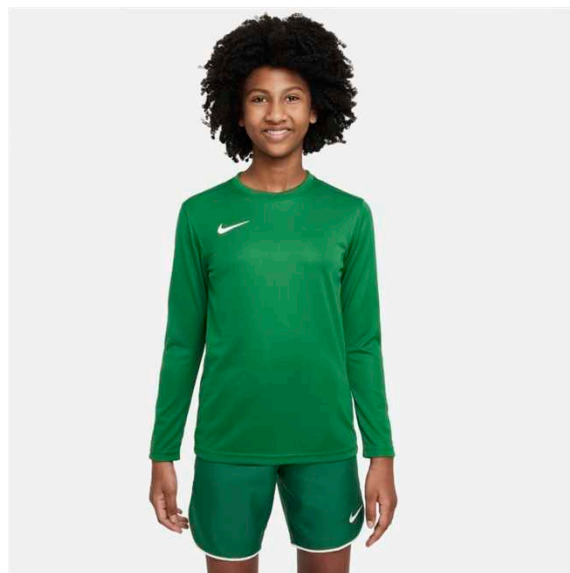

Features

- Dri-FIT technology helps keep you dry and comfortable.
- Mesh back panel adds breathability.
- Slim fit for a tailored feel.