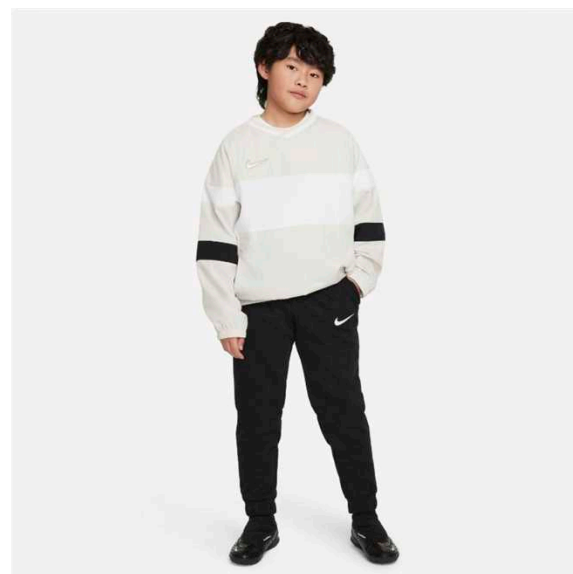

CW6909

Park 20 Pant (Youth)

Lifecycle

January 2021 - December 2025

Sizes

XS - XL

RRP £37.99