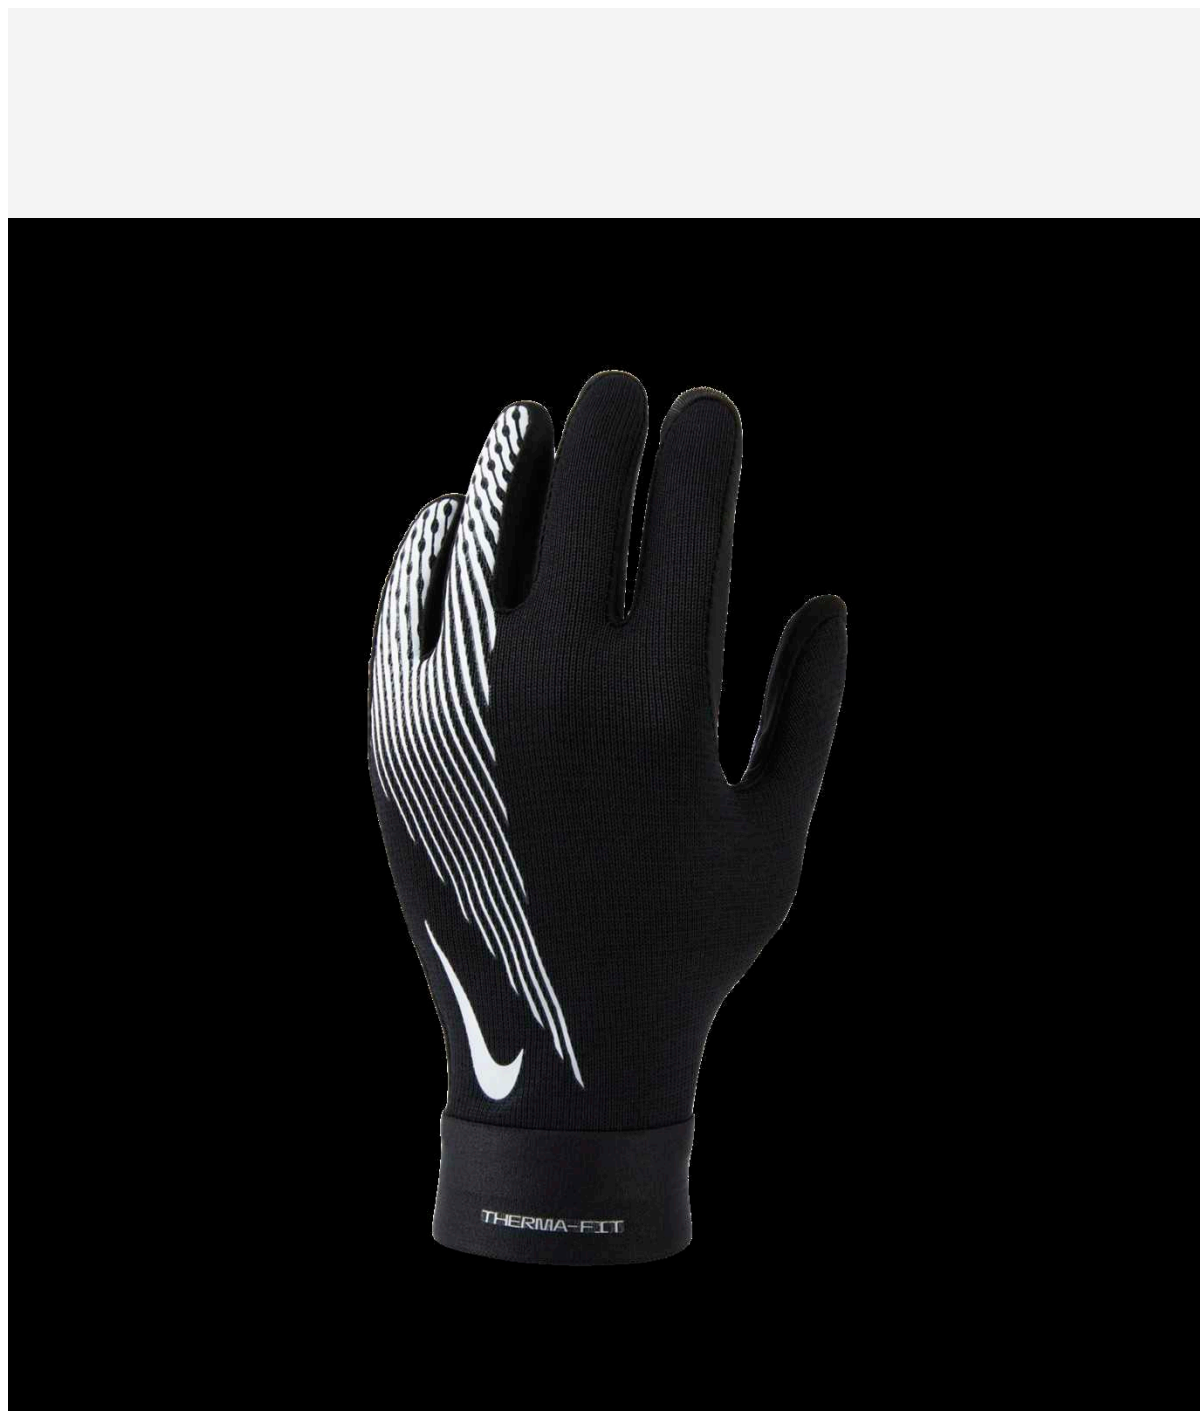

HF0547

Nike Academy Big Kids' Therma-FIT Gloves

Lifecycle

January 2025 - June 2026

Sizes

S - L

RRP £22.99

HF0547-011