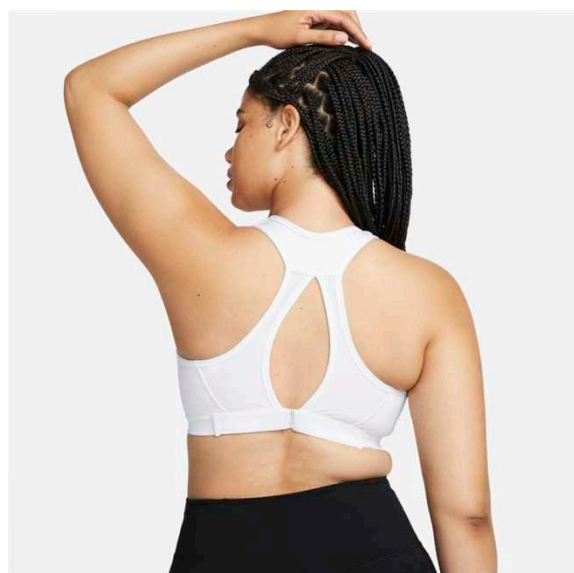

Features

- Nike Dri-FIT technology moves sweat away from your skin for quicker evaporation, helping you stay dry and comfortable
- The adjustable bottom band and longer neckline, back and armholes make it easy to slip on and off while giving you a customized fit
- Interior mesh lining, mesh back panels and a back cutout keep things breezy
- With ultra-stretchy fabric that adapts to your needs in the moment and moves with you like a second skin, your bra will be the last thing on your mind while you focus on your warmup, reps and cool down
- Available as of Fall 2023