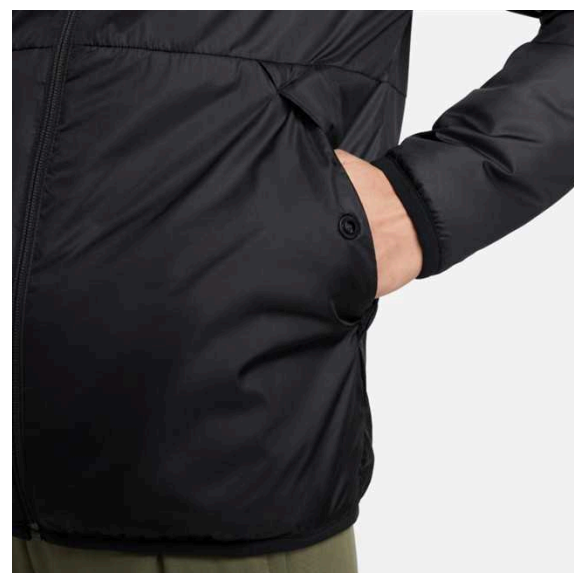

Features

- Thermal fabric helps keep you warm.
- Water-repellent treatment helps keep you dry in light rain.
- Elastic cuffs and hem hold the jacket in place as you move.
- Snap pockets secure your everyday essentials.
- Standard fit for a relaxed, easy feel