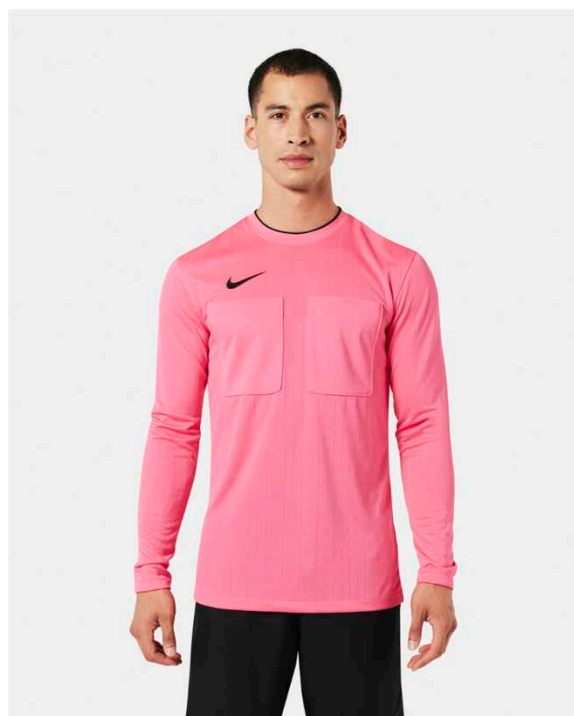

DH8027

Dri-Fit Referee II Jersey L/S

Lifecycle

April 2022 - December 2025

Sizes

XS - 2XL

RRP £54.99