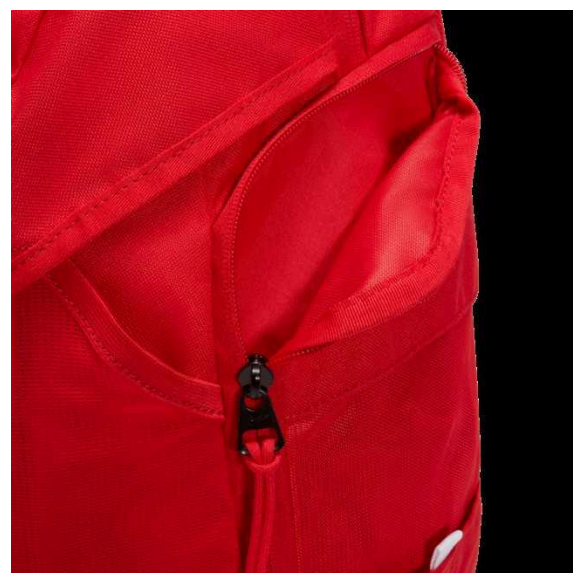

DV0761-657

DV0761-410

Features

- 19"H X 13"W X 7"D
- Nike Storm-FIT technology resists elements like wind and water to help keep you comfortable in harsh weather conditions
- Rain fly provides weather coverage, and features a jock tag to easily identify your bag
- A side pocket with velcro closure houses the Storm-FIT rainfly
- Enlarged tech pocket provides space for the latest technology
- Padded shoulder straps are adjustable for a comfortable fit
- Zipper pulls have been updated to make access easier in all conditions
- Mesh has been updated for enhanced ventilation
- Spot clean