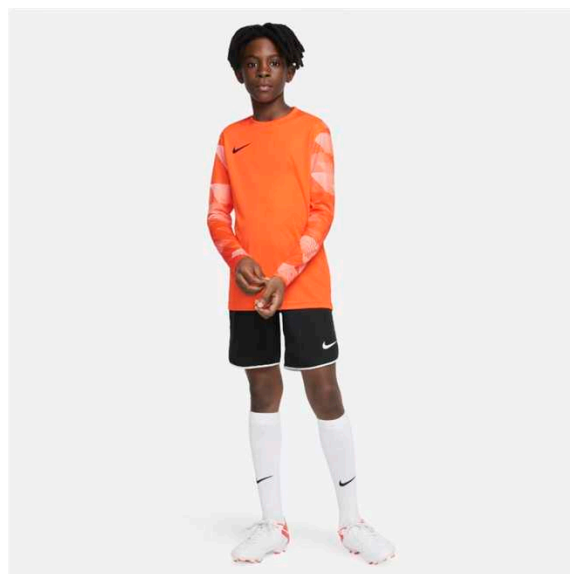

CJ6072

Dri-Fit Park IV GK Jersey L/S (Youth)

Lifecycle

January 2020 - December 2027

Sizes

XS - XL

RRP £27.99