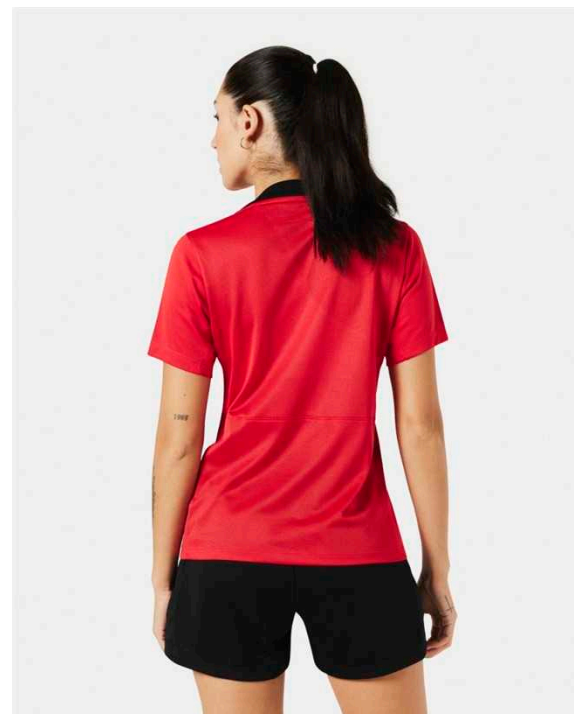

FD7594

Dri-Fit Women's Academy Pro 24 Training Top

Lifecycle

January 2024 - December 2025

Sizes

XS - 2XL

RRP £27.99