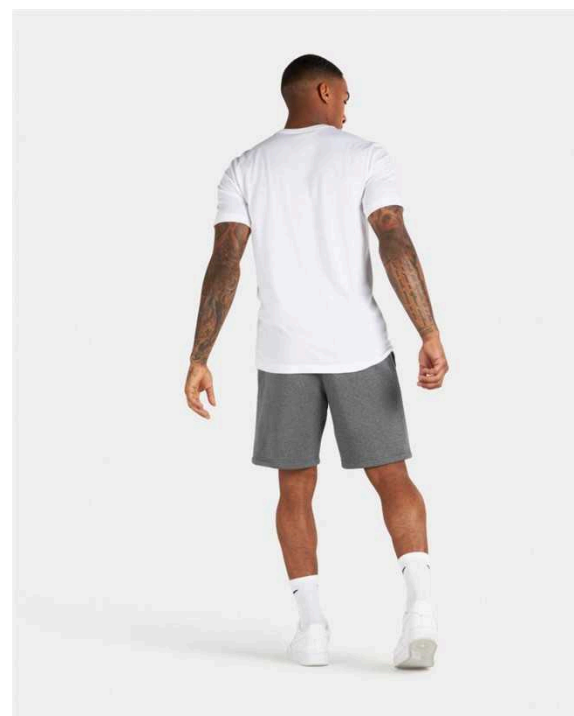

Features

- The Nike Dri-FIT Park T-Shirt is made of soft, sweat-wicking fabric to help keep you comfortable during training or competition.
- Nike Dri-FIT technology helps you stay dry and comfortable.
- Lightweight fabric feels soft and slightly stretchy.
- Standard fit for a relaxed, easy feel