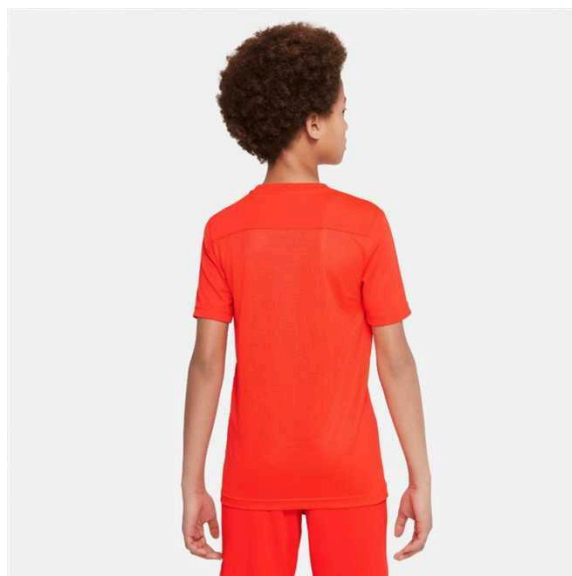

BV6741

Dri-Fit Park VII Jersey S/S (Youth)

Lifecycle

January 2020 - December 2025

Sizes

XS - XL

RRP £14.99

BV6741-702

BV6741-354

BV6741-729

BV6741-616

BV6741-412

BV6741-819

BV6741-463

BV6741-410

BV6741-657

BV6741-547

BV6741-677

BV6741-010

BV6741-302

BV6741-719

BV6741-100

BV6741-635

BV6741-102

BV6741-103

Features

- Dri-FIT technology helps keep you dry and comfortable.
- Mesh back panel adds breathability.
- Slim fit for a tailored feel.