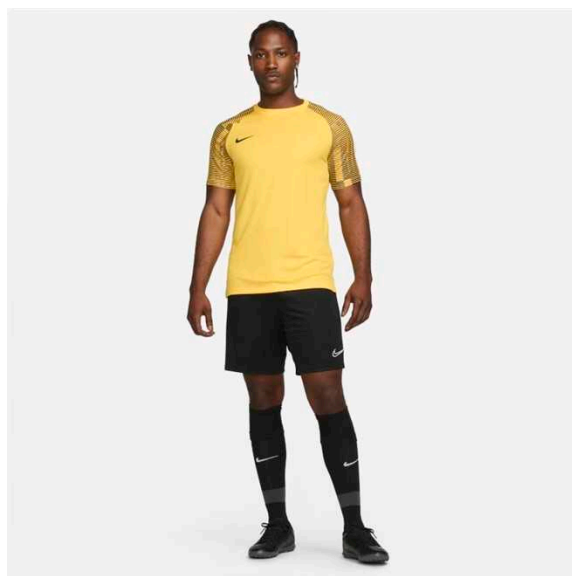

DH8031

Dri-Fit Academy Jersey S/S

Lifecycle

January 2022 - December 2025

Sizes

S - 2XL

RRP £24.99