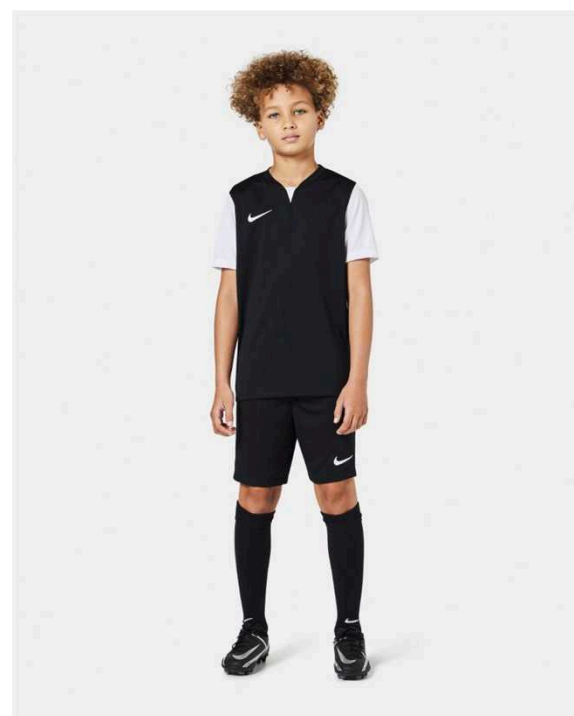

DR0968-302

DR0968-010

DR0968-052

DR0968-463

DR0968-657

DR0968-410

Features

- Nike Dri-FIT technology moves sweat away from your skin for quicker evaporation, helping you stay dry and comfortable
- Slim, streamlined fit
- Breathable mesh insets at the sides help keep you cool
- 8" inseam
- Elastic waistband with drawcord
- Embroidered Swoosh design
- Machine wash