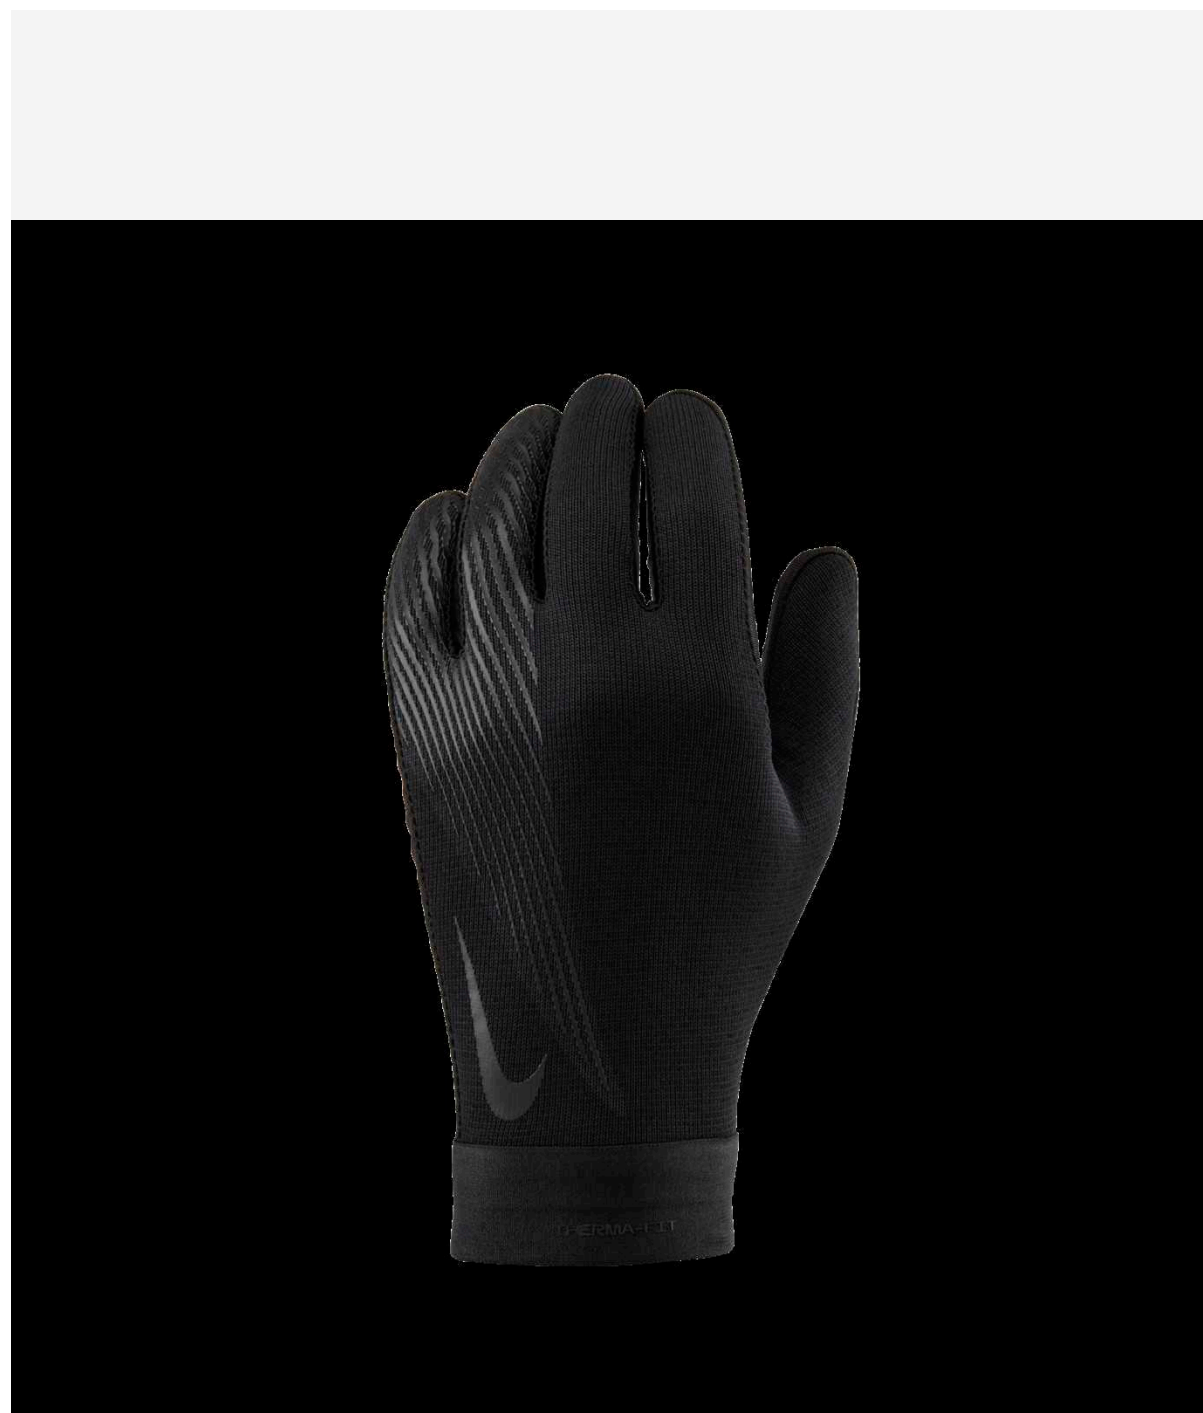

HF0546

Nike Academy Therma-FIT Gloves

Lifecycle

January 2025 - June 2026

Sizes

S - XL

RRP £27.99

HF0546-010