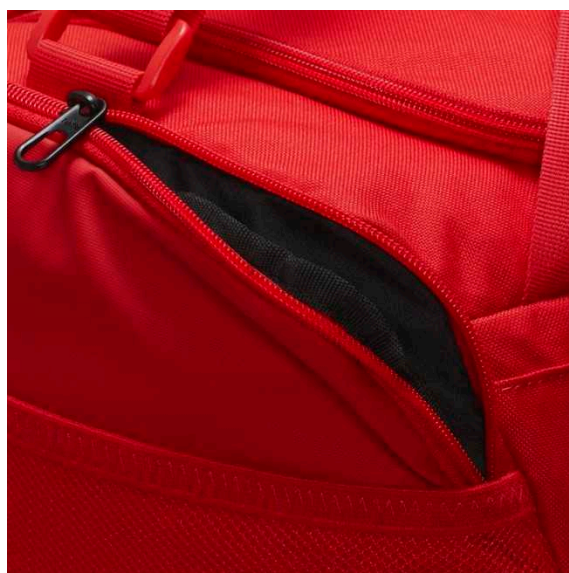

CU8097-410

CU8097-657

Features

- Zippered main compartment offers spacious storage.
- Separate wet/dry compartment helps keep things clean and organized.
- Hand and shoulder straps let you carry your gear comfortably.
- Small interior pocket and zippered exterior pockets hold small valuables.
- 53L x 26W x 28H cm / 41L