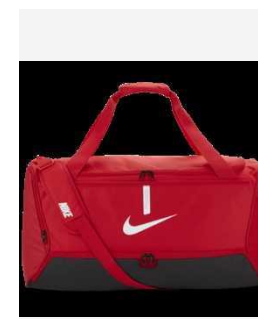

CU8089-657