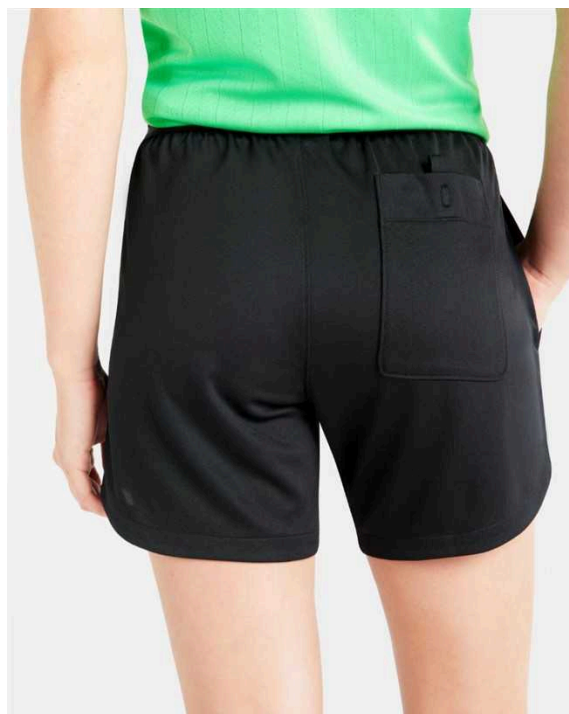

DH8269

Dri-Fit Women's Referee Shorts

Lifecycle

April 2022 - December 2025

Sizes

XS - XL

RRP £37.99

DH8269-010

Features

- Sweat-wicking fabric to help keep you cool and comfortable for the full 90 minutes.
- Dri-FIT technology moves sweat from your skin for quicker evaporation—helping you stay dry and comfortable.
- Side pockets and a back pocket let you store your essentials.
- Adjustable drawcord delivers a personalized fit.
- Slim fit for a tailored feel
- Machine wash