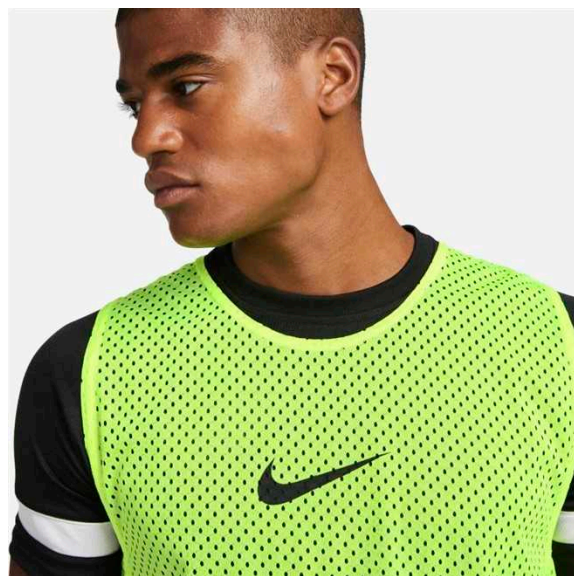

DV7425

Training Bib

Lifecycle

January 2021 - December 2025

Sizes

S - 2XL

RRP £9.99

DV7425-100