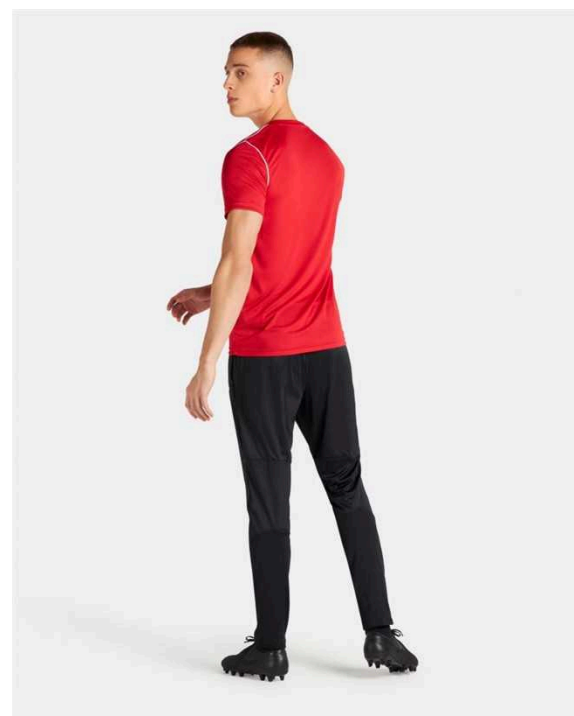

BV6877

Dri-Fit Park 20 Knit Pant

Lifecycle

January 2020 - December 2025

Sizes

S - 2XL

RRP £29.99

Features

- Dri-FIT technology helps keep you dry and comfortable
- Panels on the calves make it easy to change with boots.
- Side pockets hold your belongings.
- Standard fit for a relaxed, easy feel.
- Elastic waistband and drawcord.