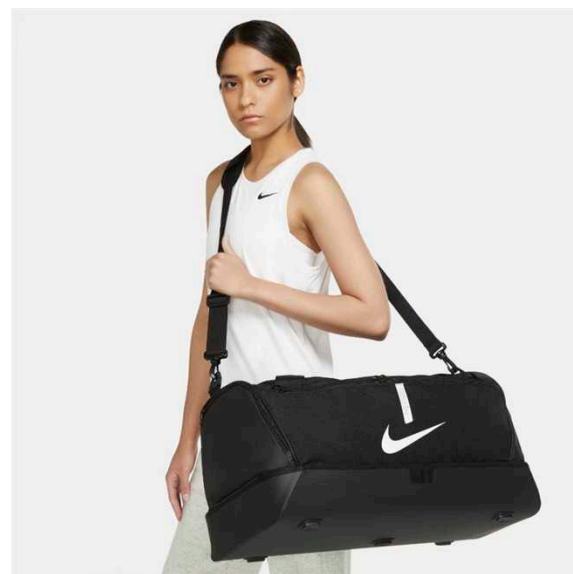

CU8087

Academy Team L Hardcase

Lifecycle

January 2021 - March 2025

Sizes

L

RRP £49.99

Features

- Main body compartment offers spacious storage.
- Hard bottom helps keep items safe from bumps and scrapes.
- Zippered wet/dry compartment at the bottom keeps things clean and organized.
- Handles can attach together for an alternate carrying option.
- 64L x 31W x 30H cm/ 59L