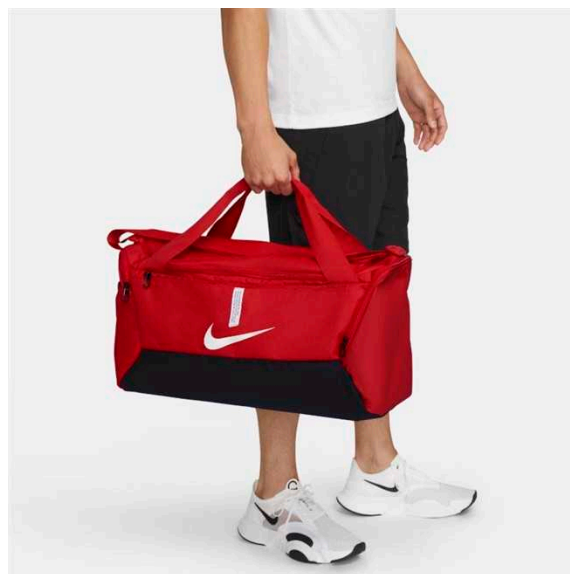

CU8097

Academy Team S Duffel Bag

Lifecycle

January 2021 - March 2025

Sizes

S

RRP £29.99

Features

- Zippered main compartment offers spacious storage.
- Separate wet/dry compartment helps keep things clean and organized.
- Hand and shoulder straps let you carry your gear comfortably.
- Small interior pocket and zippered exterior pockets hold small valuables.
- 53L x 26W x 28H cm / 41L