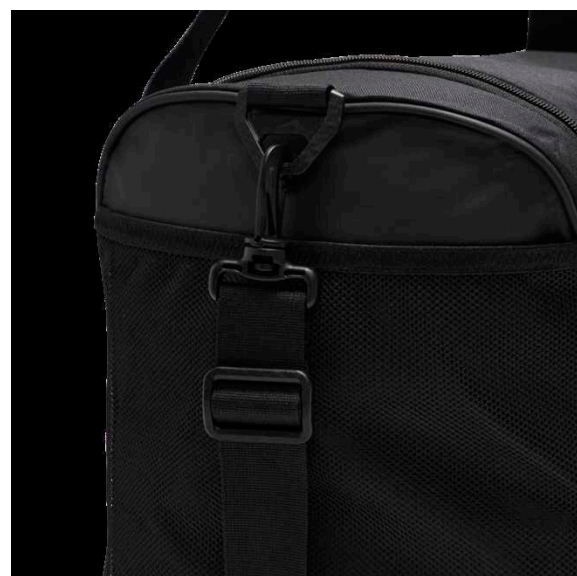

CU8090

Academy Team M Duffel Bag

Lifecycle

January 2021 - March 2025

Sizes

M

RRP £34.99