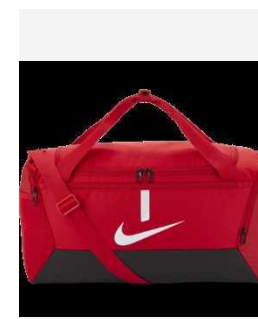

CU8097-657

Features

- Zippered main compartment offers spacious storage.
- Separate wet/dry compartment helps keep things clean and organized.
- Hand and shoulder straps let you carry your gear comfortably.
- Small interior pocket and zippered exterior pockets hold small valuables.
- 53L x 26W x 28H cm / 41L