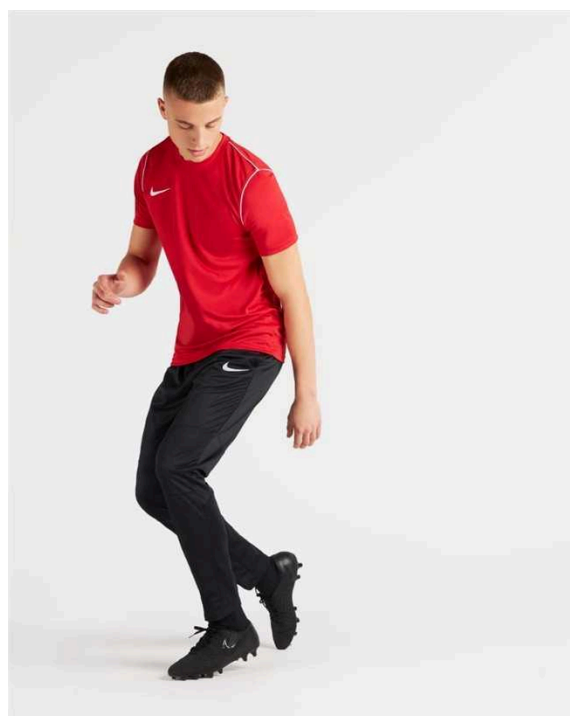

FJ3017-451

Features

- Dri-FIT technology helps keep you dry and comfortable
- Panels on the calves make it easy to change with boots.
- Side pockets hold your belongings.
- Standard fit for a relaxed, easy feel.
- Elastic waistband and drawcord.