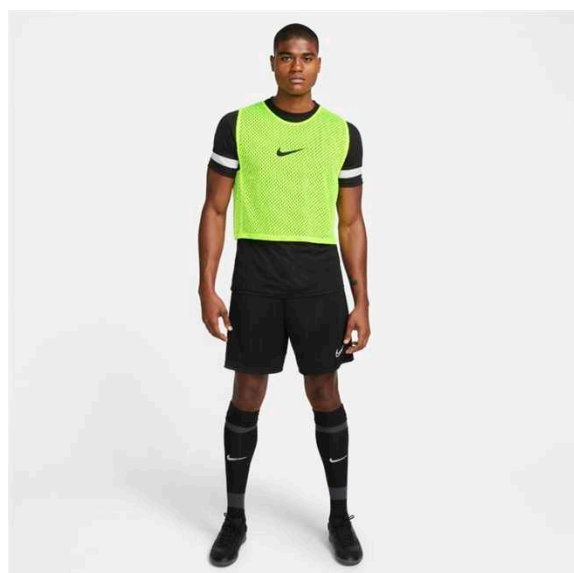

DV7425-313

DV7425-406

DV7425-616

DV7425-702

Features

- Dri-FIT technology helps keep you dry and comfortable.
- Mesh fabric feels lightweight and breathable.
- Standard fit for a relaxed, easy feel.
- 1 unit