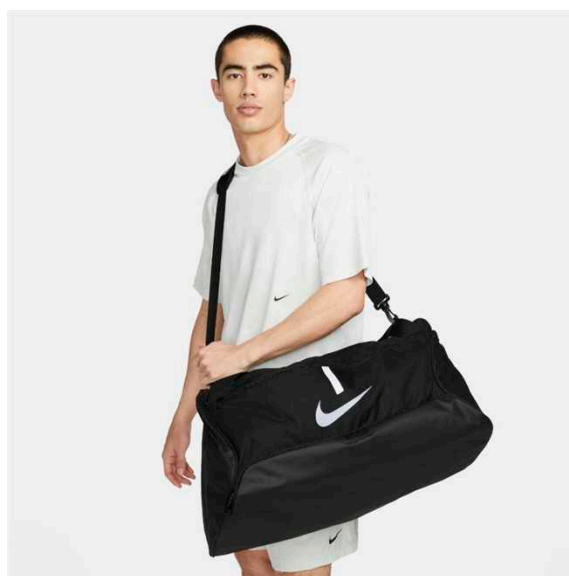

CU8090

Academy Team M Duffel Bag

Lifecycle

January 2021 - March 2025

Sizes

M

RRP £34.99