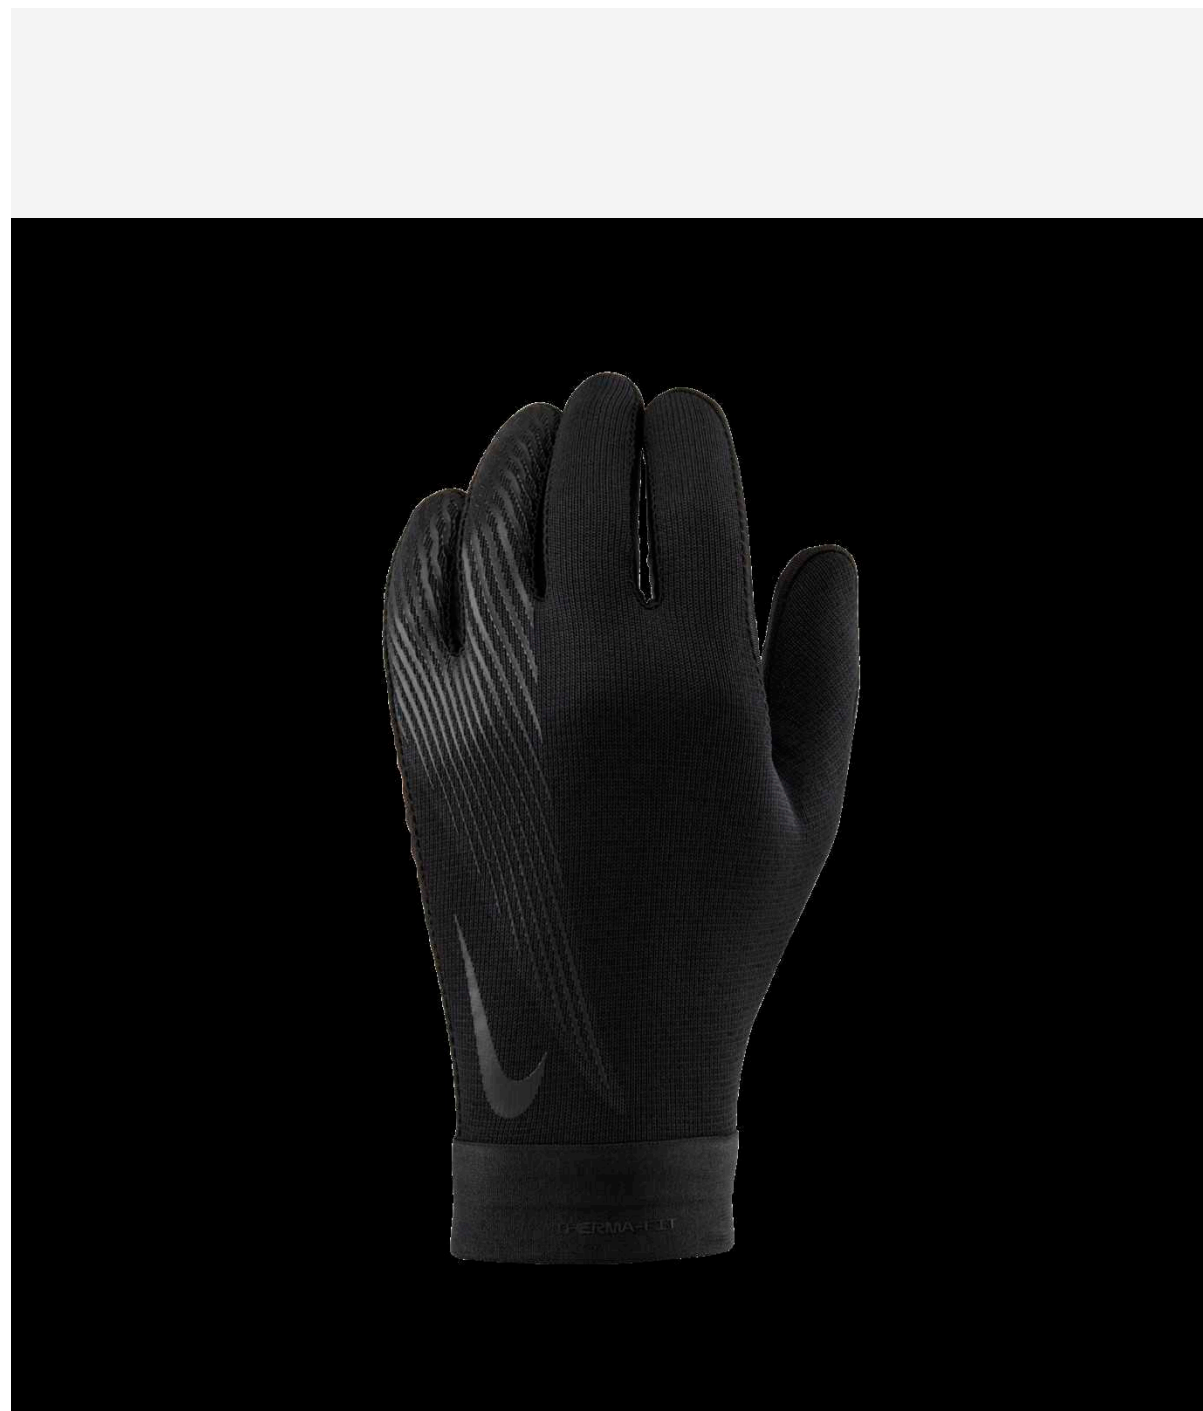

HF0546

Nike Academy Therma-FIT Gloves

Lifecycle

January 2025 - June 2026

Sizes

S - XL

RRP £27.99

HF0546-010