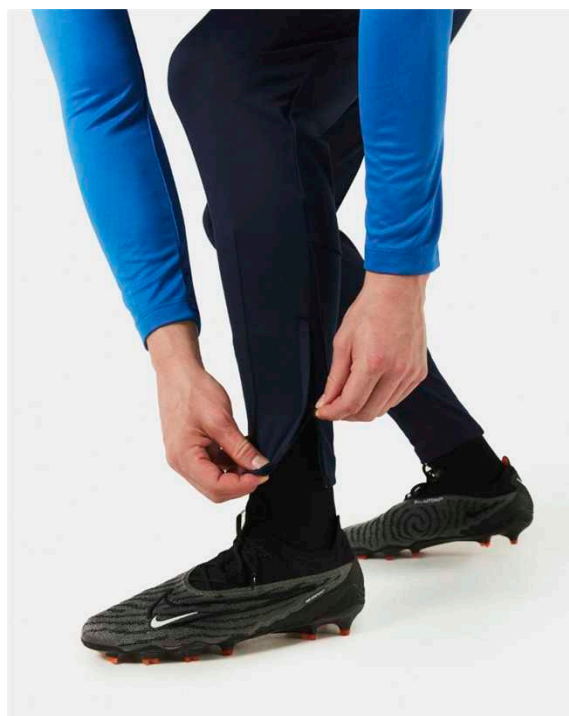

FD7672-451

Features

- Nike Dri-FIT technology moves sweat away from your skin for quicker evaporation, helping you stay dry and comfortable.
- Slim fit for tailored look and feel.
- Zippered pockets for secure storage.
- Lower ankle zipper allows for easy removal over cleats.