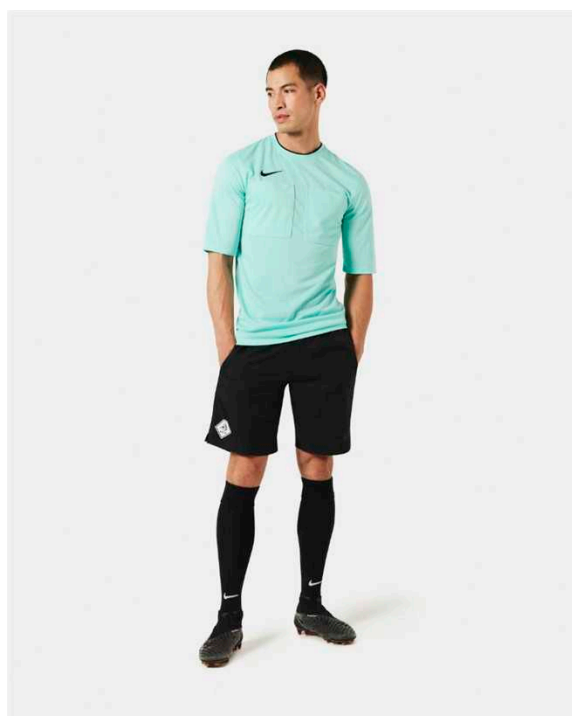

DH8024-702

DH8024-645

DH8024-354

DH8024-635

Features

- Nike Dri-FIT technology moves sweat away from your skin for quicker evaporation, helping you stay dry and comfortable.
- Pockets with hook-and loop closures let you keep your essentials secure on the field.