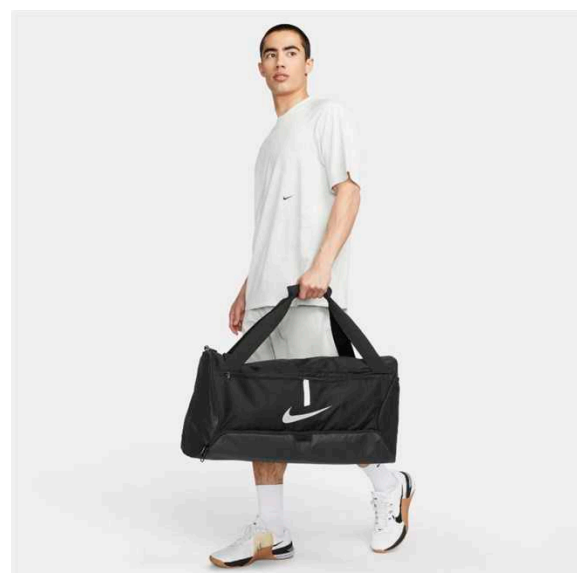

Features

- Main compartment is spacious enough for your ball and more.
- Zippered wet/dry compartment at the bottom helps keep things clean and organized
- Hand and shoulder straps let you carry your gear comfortably.
- Small interior pocket and zippered exterior pockets hold small valuables.
- 64L x 30W x 31H cm / 60L