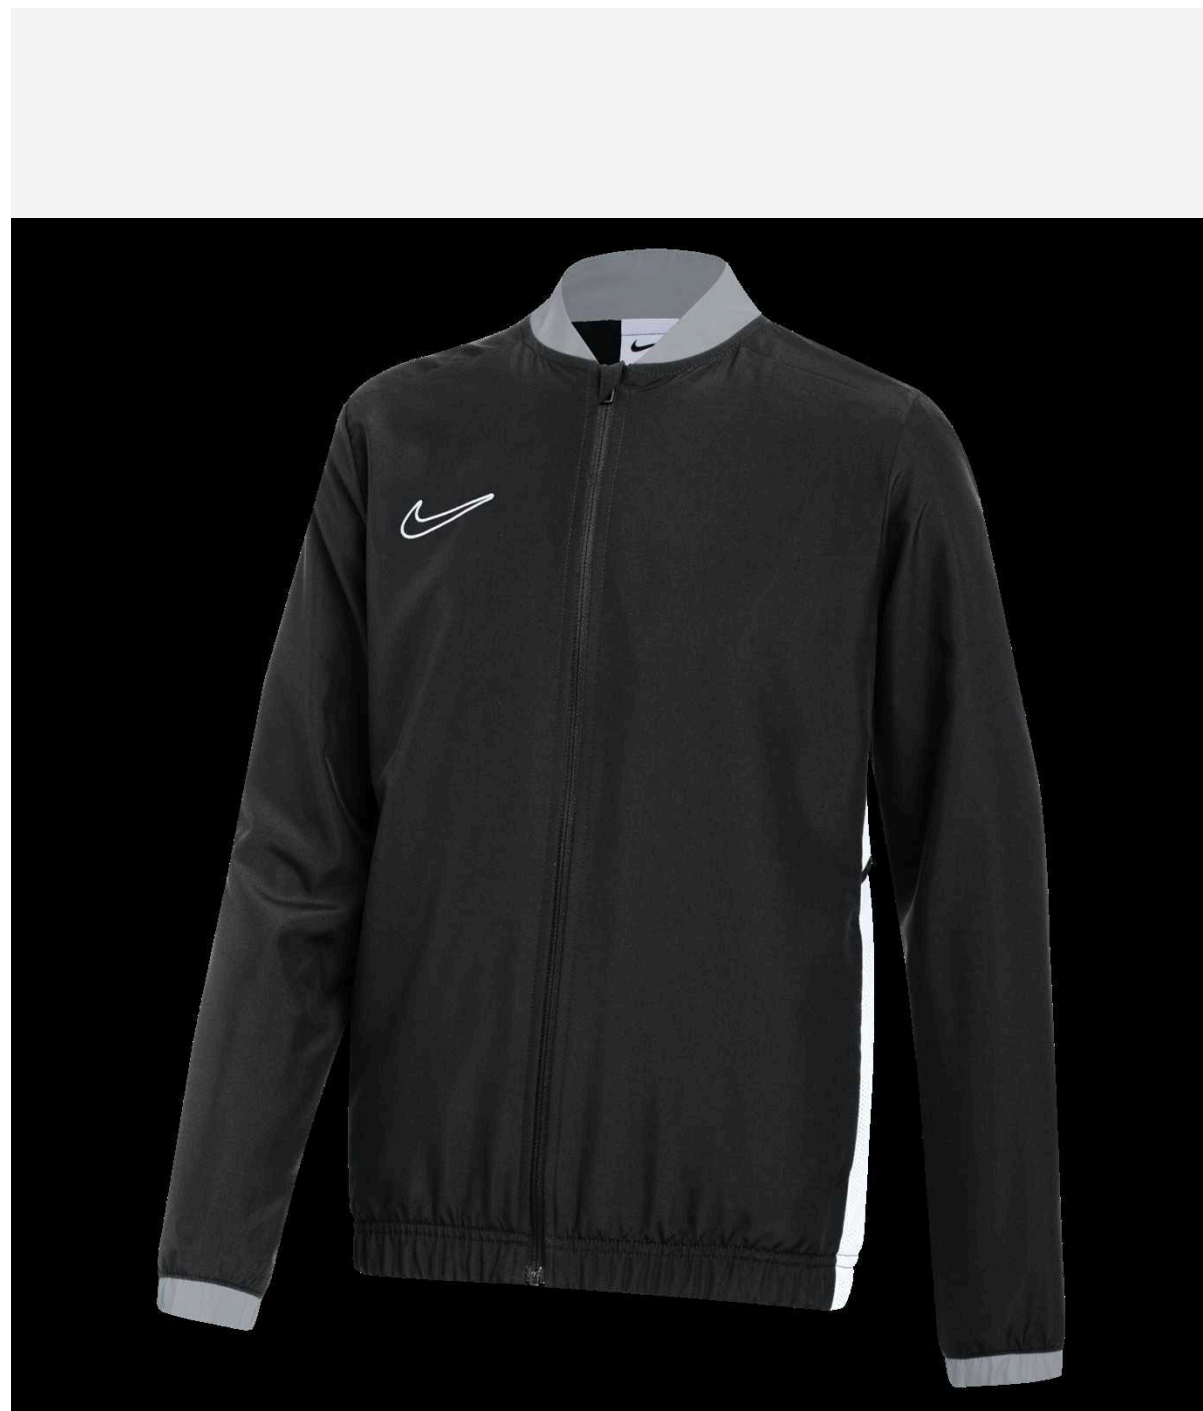

FZ9851

Nike Academy 25 Big Kids' Dri-FIT Woven Track Jacket

Lifecycle

January 2025 - September 2025

Sizes

XS - XL

RRP £32.99

FZ9851-010