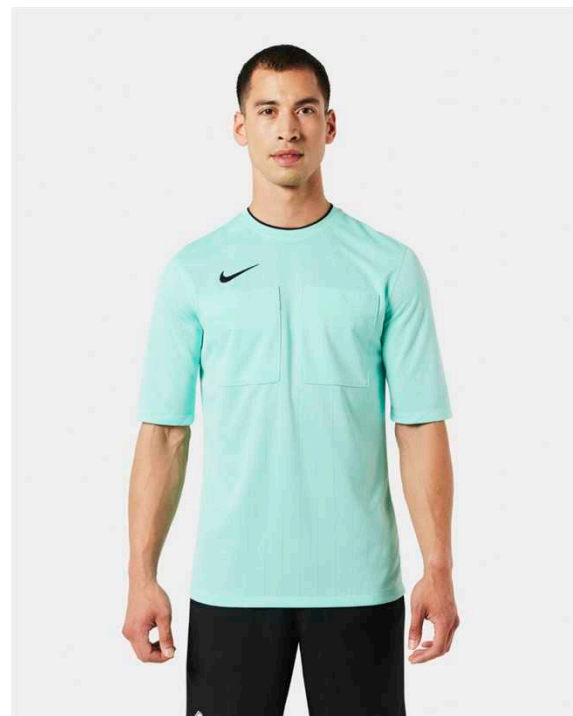

DH8024

Dri-Fit Referee II Jersey S/S

Lifecycle

January 2024 - December 2025

Sizes

XS - 2XL

RRP £49.99