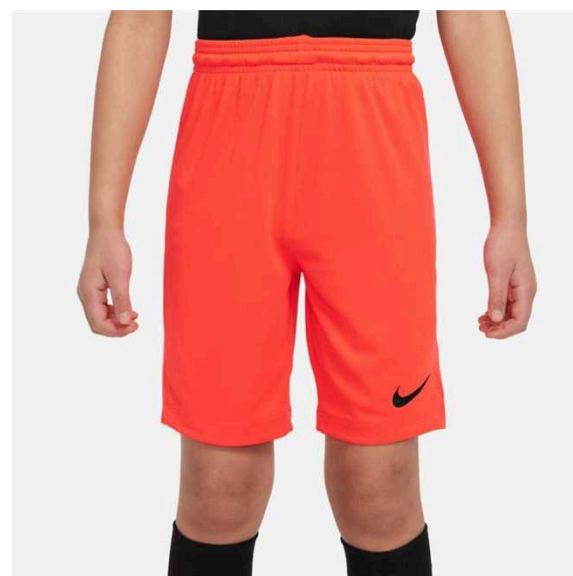

BV6865

Dri-Fit Park III Knit Short (Youth)

Lifecycle

January 2020 - December 2025

Sizes

XS - XL

RRP £14.99