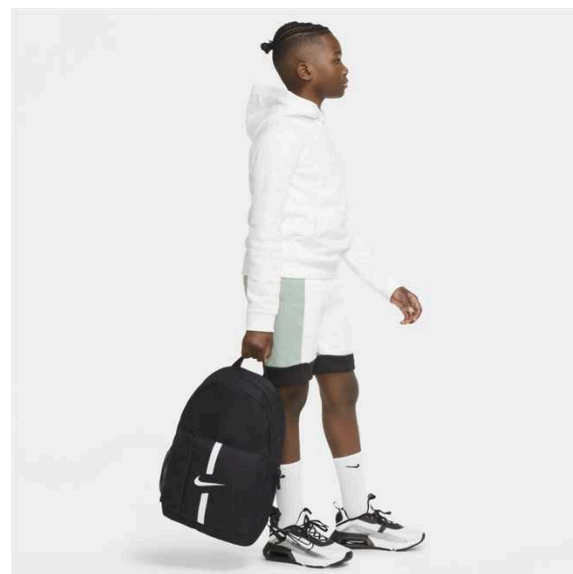

DA2571

Academy Team Backpack (Youth)

Lifecycle

January 2021 - March 2025

Sizes

ONE SIZE

RRP £29.99