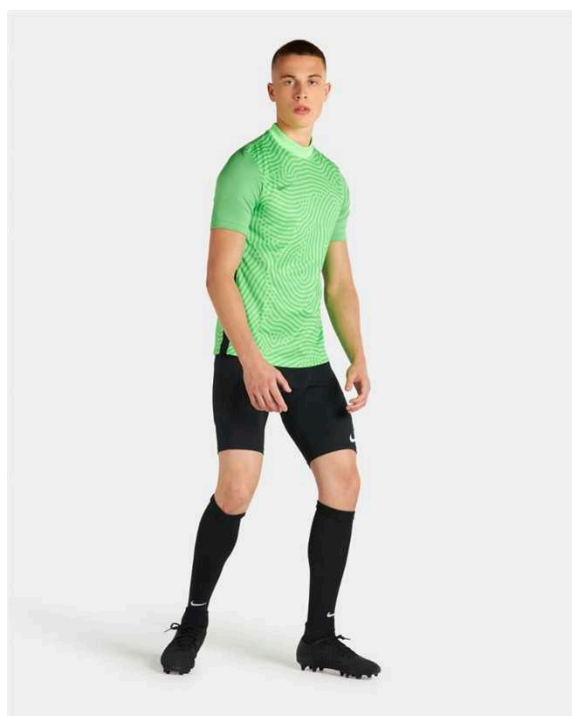

Lifecycle

January 2020 - December 2027

Sizes

S - 2XL

RRP £49.99

CV0053-010

Features

- Articulated padding on the hips provides flexible impact absorption.
- Dri-FIT technology helps keep you dry, comfortable and focused.