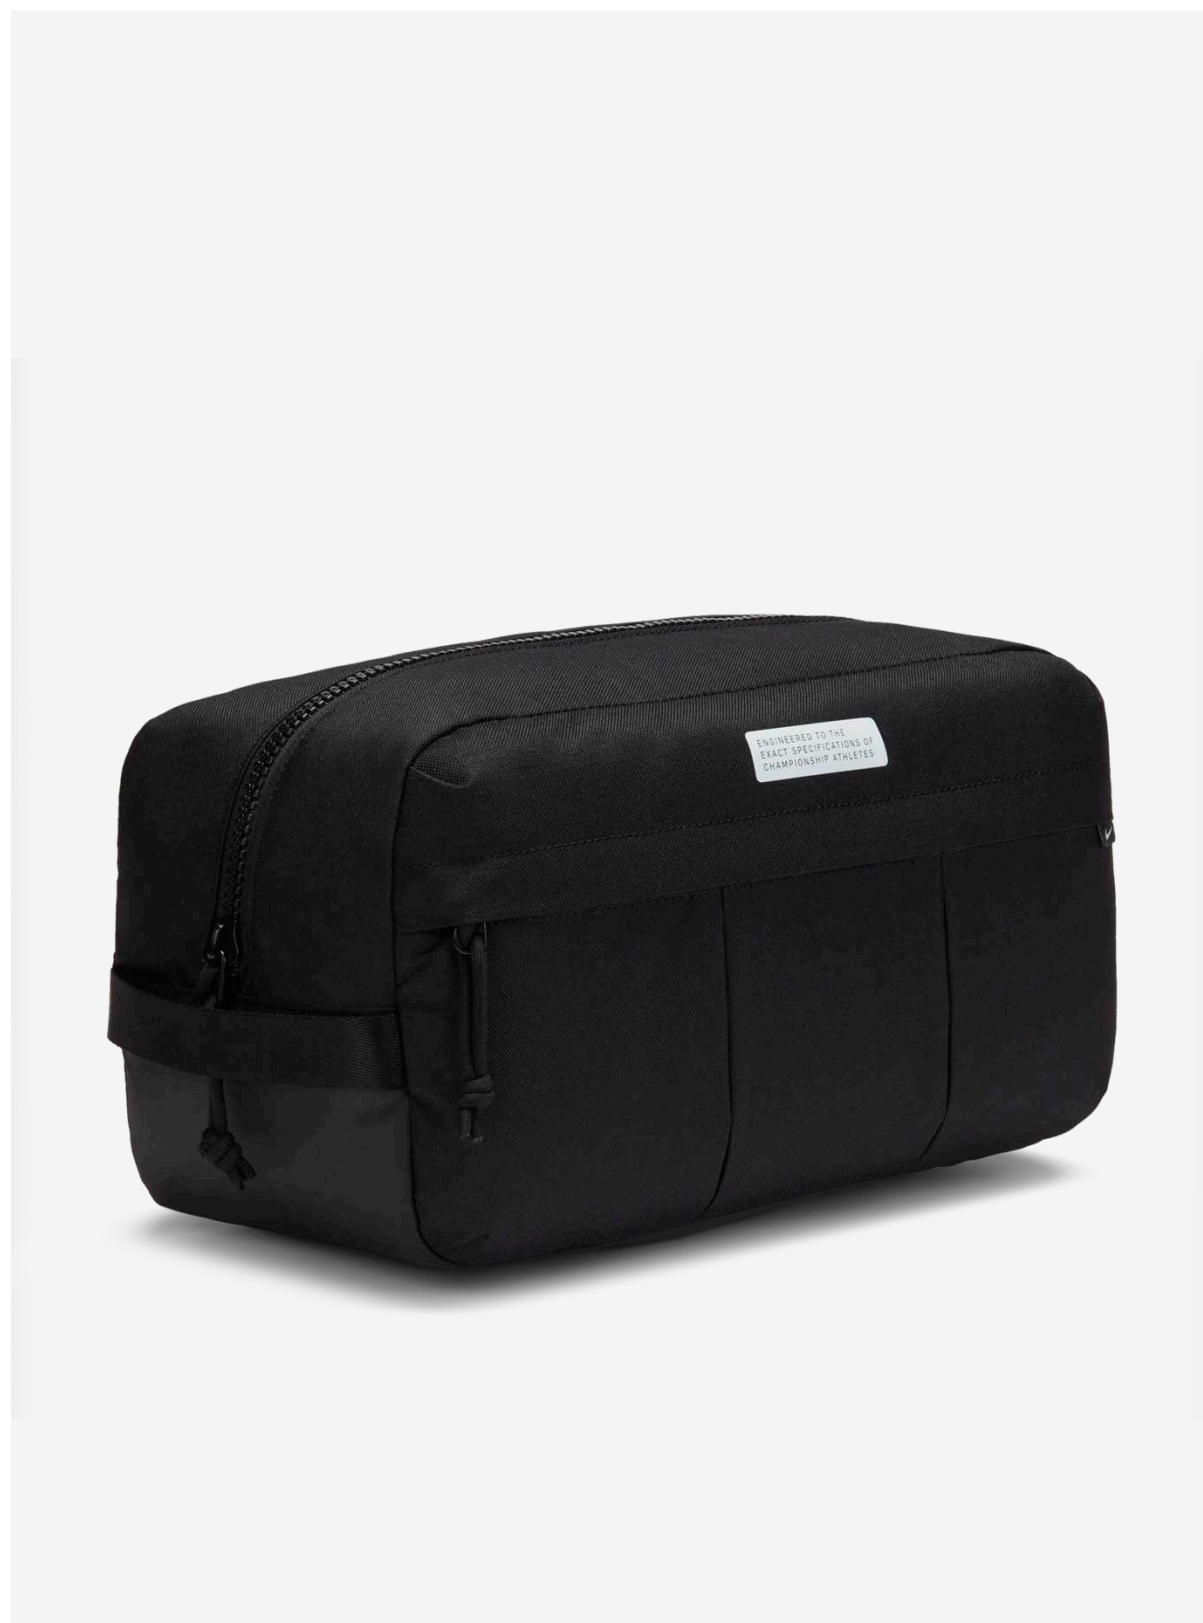

DC2648

Academy Shoe bag

Lifecycle

January 2024 - March 2025

Sizes

ONE SIZE

RRP £22.99

Features

- 2 zippered pockets for easy access to your cleats and essentials.
- Durable material stands up to everyday use.
- Haul loop at the side makes for convenient carrying.