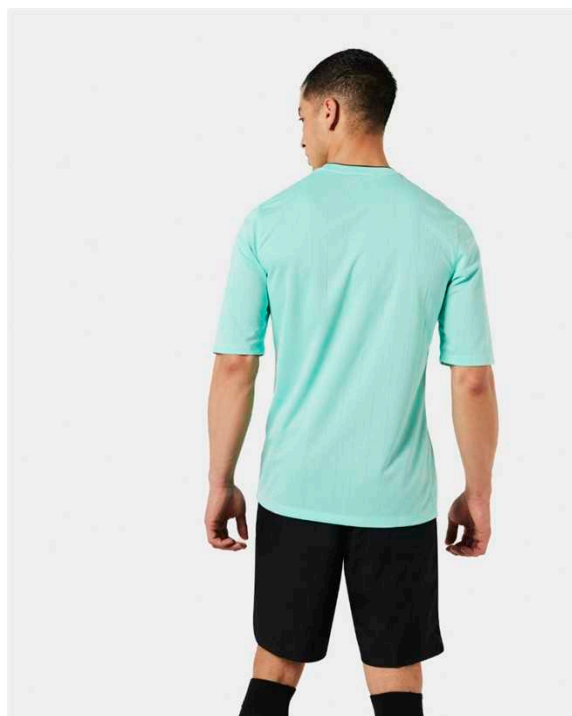

DH8024

Dri-Fit Referee II Jersey S/S

Lifecycle

January 2024 - December 2025

Sizes

XS - 2XL

RRP £49.99