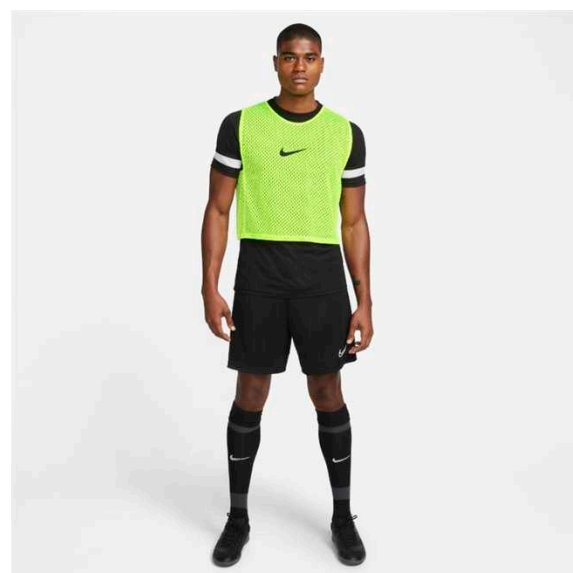

DV7425-313

DV7425-406

DV7425-616

DV7425-702

Features

- Dri-FIT technology helps keep you dry and comfortable.
- Mesh fabric feels lightweight and breathable.
- Standard fit for a relaxed, easy feel.
- 1 unit