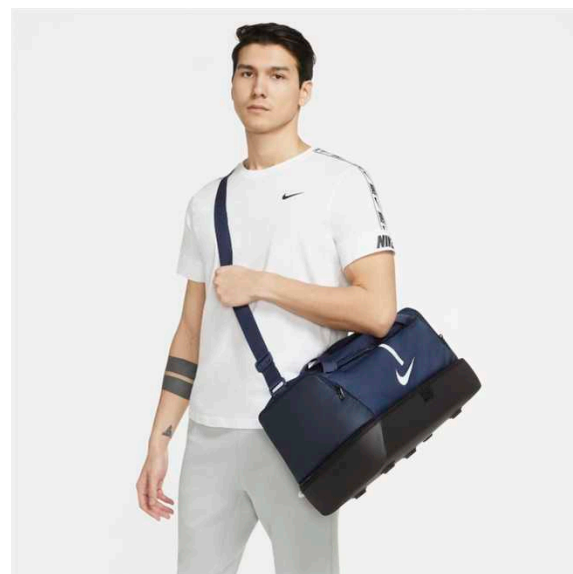

CU8096

Academy Team M Hardcase

Lifecycle

January 2021 - March 2025

Sizes

M

RRP £42.99