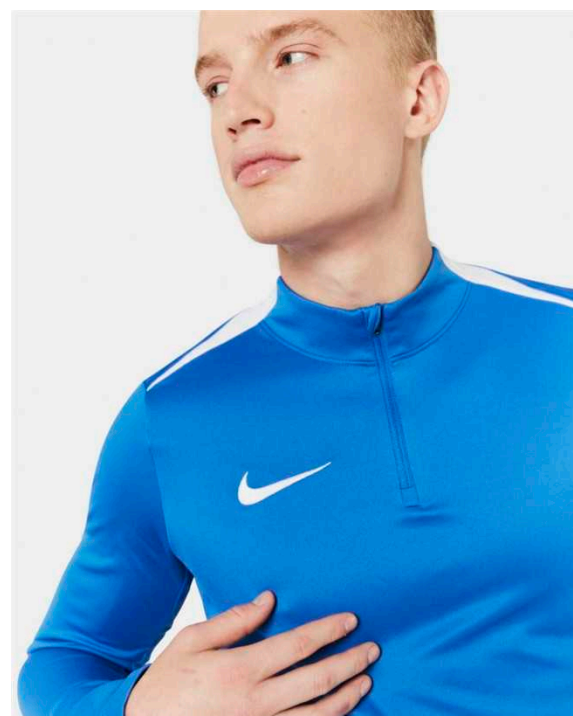

FD7667-010

FD7667-329

FD7667-657

FD7667-467

Features

- Nike Dri-FIT technology moves sweat away from your skin for quicker evaporation, helping you stay dry and comfortable.
- Standard fit for classic feel and comfort.
- Thumb loop at the end of sleeve opening.