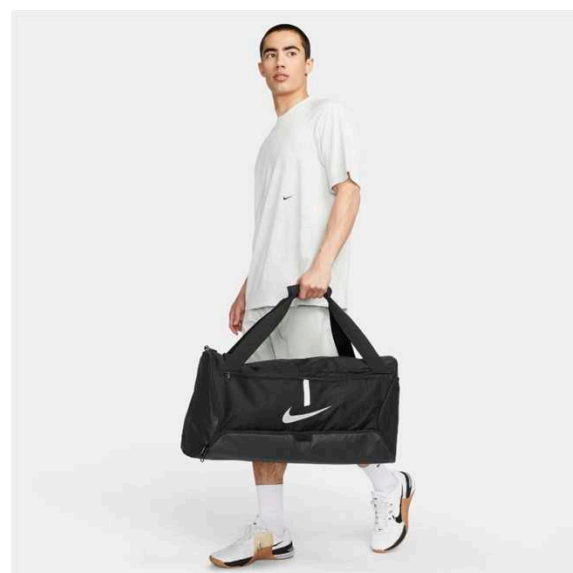

Features

- Main compartment is spacious enough for your ball and more.
- Zippered wet/dry compartment at the bottom helps keep things clean and organized
- Hand and shoulder straps let you carry your gear comfortably.
- Small interior pocket and zippered exterior pockets hold small valuables.
- 64L x 30W x 31H cm / 60L