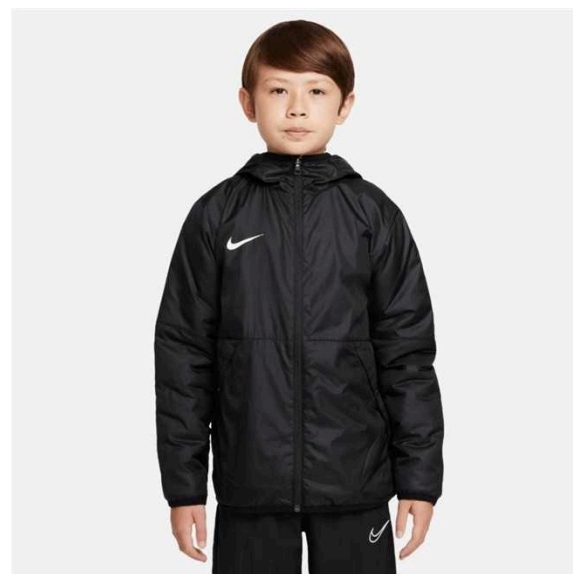

CW6159

Therma-Fit Park 20 Fall Jacket (Youth)

Lifecycle

January 2021 - December 2025

Sizes

XS - XL

RRP £84.99