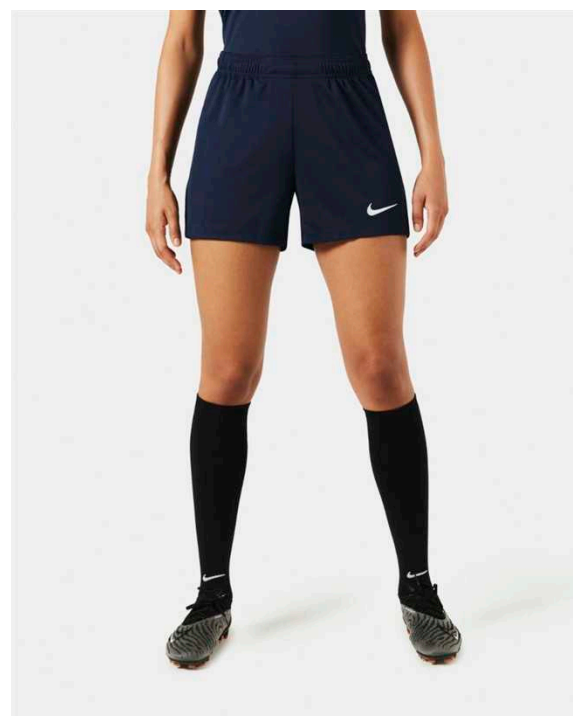

FD7605-451

Features

- Dri-FIT technology helps you stay dry, comfortable & focused

FD7608

Dri-Fit Women's Academy Pro 24 Knit Short

Lifecycle

January 2024 - December 2025

Sizes