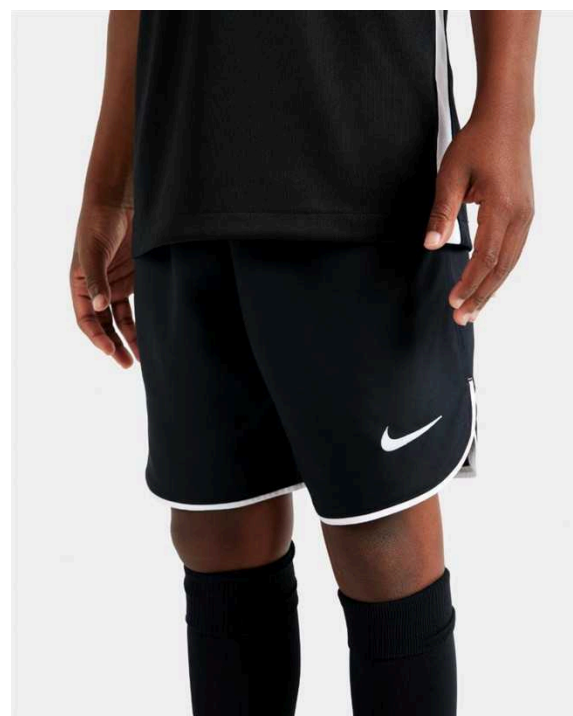

DH8408

Dri-Fit Laser Woven Short V (Youth)

Lifecycle

January 2022 - December 2025

Sizes

XS - XL

RRP £19.99