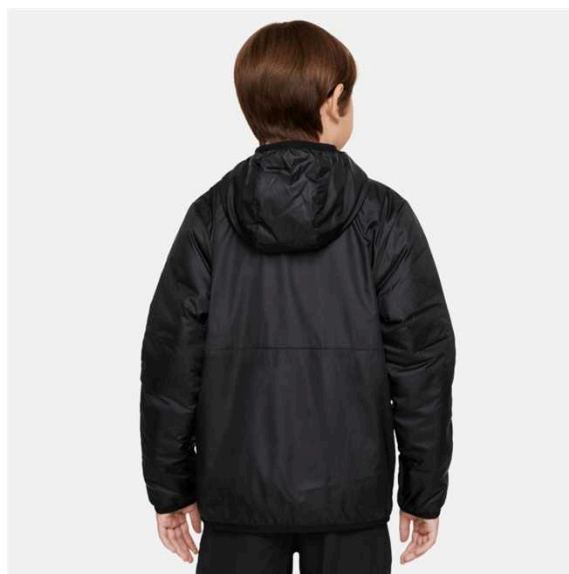

CW6159

Therma-Fit Park 20 Fall Jacket (Youth)

Lifecycle

January 2021 - December 2025

Sizes

XS - XL

RRP £84.99