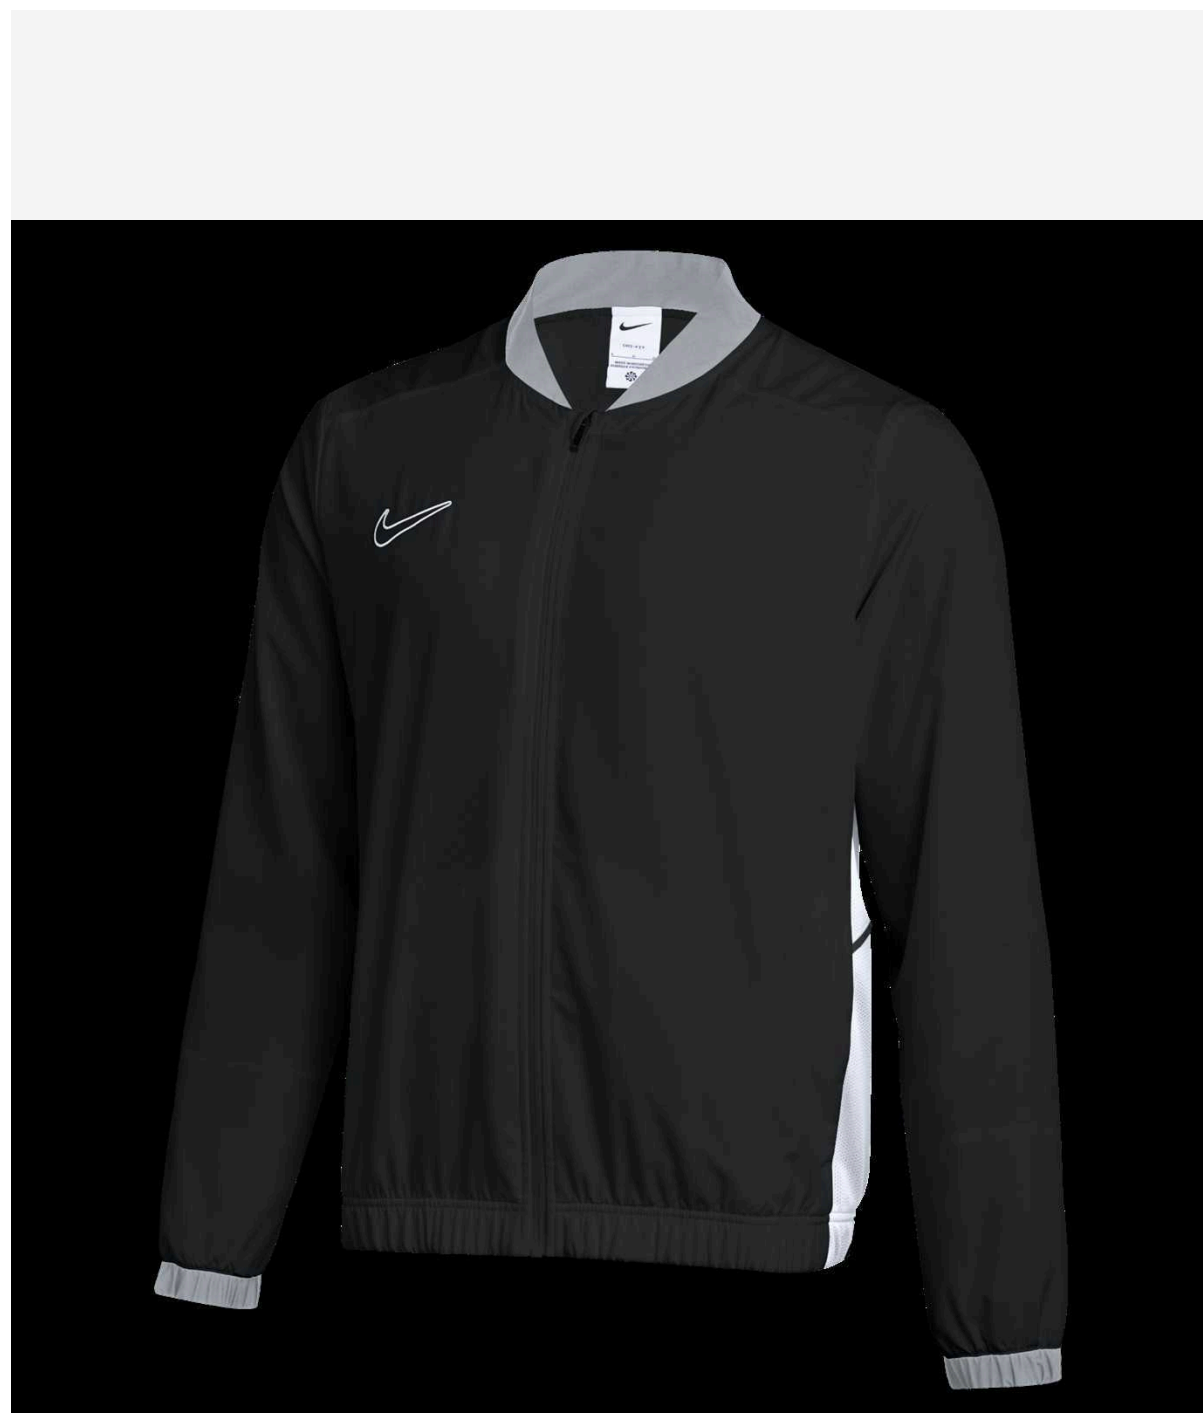

FZ9837

Nike Academy 25 Men's Dri-FIT Woven Track Jacket

Lifecycle

January 2025 - September 2025

Sizes

XS - 3XL

RRP £39.99

FZ9837-010