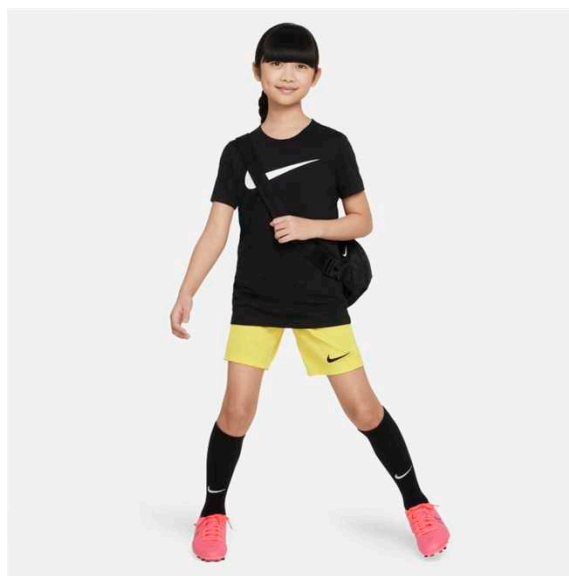

CW6967-100

CW6967-451

CW6967-657

Features

- Dri-FIT technology helps you stay dry and comfortable.
- Lightweight fabric feels soft and slightly stretchy.
- Standard fit for a relaxed, easy feel

CW6941

Dri-Fit Park 20 Tee (Youth)