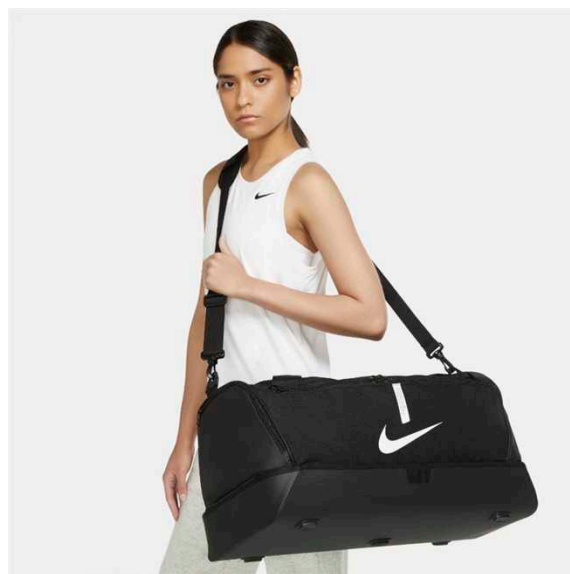

CU8087

Academy Team L Hardcase

Lifecycle

January 2021 - March 2025

Sizes

L

RRP £49.99

Features

- Main body compartment offers spacious storage.
- Hard bottom helps keep items safe from bumps and scrapes.
- Zippered wet/dry compartment at the bottom keeps things clean and organized.
- Handles can attach together for an alternate carrying option.
- 64L x 31W x 30H cm/ 59L