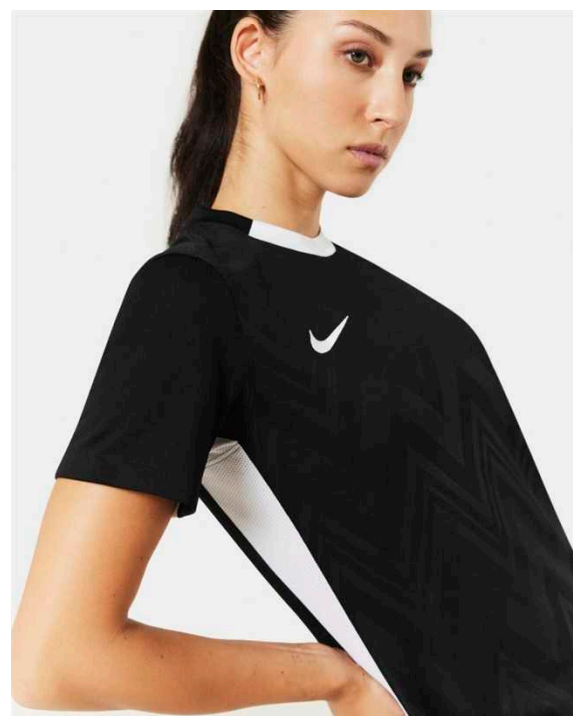

FD7420-463

FD7420-657

Features

- Nike Dri-FIT technology moves sweat away from your skin for quicker evaporation, helping you stay dry and comfortable.
- New women's fit adds more space to the waist, allowing them to be at their best