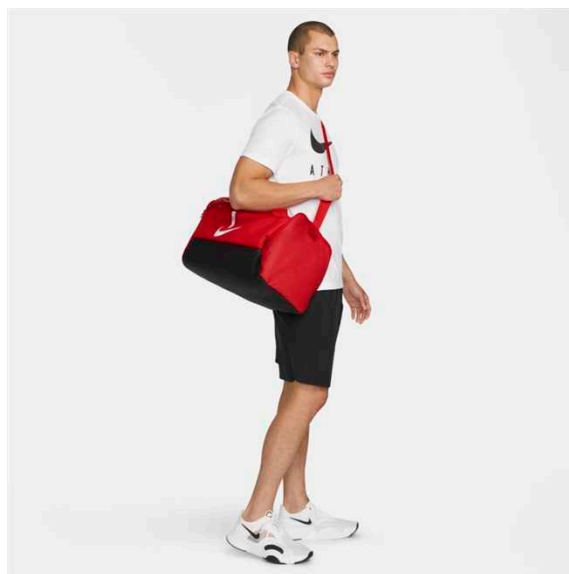

CU8097

Academy Team S Duffel Bag

Lifecycle

January 2021 - March 2025

Sizes

S

RRP £29.99

Features

- Zippered main compartment offers spacious storage.
- Separate wet/dry compartment helps keep things clean and organized.
- Hand and shoulder straps let you carry your gear comfortably.
- Small interior pocket and zippered exterior pockets hold small valuables.
- 53L x 26W x 28H cm / 41L