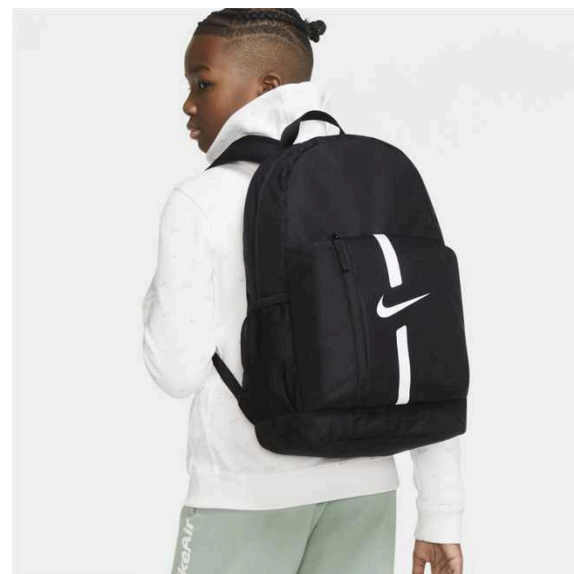

DA2571

Academy Team Backpack (Youth)

Lifecycle

January 2021 - March 2025

Sizes

ONE SIZE

RRP £29.99