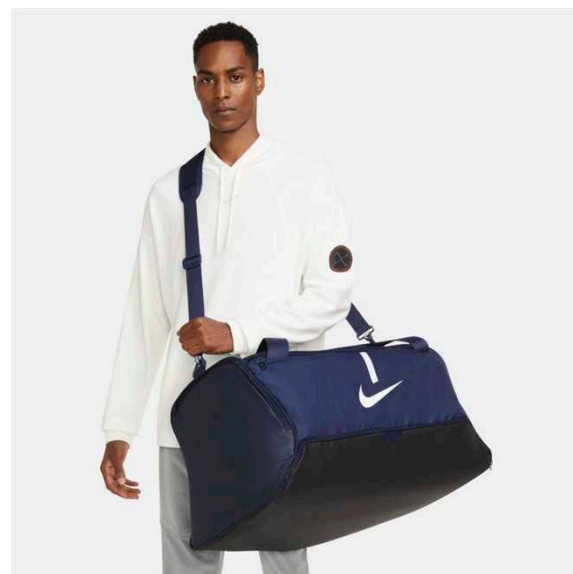

CU8089

Academy Team L Duffel Bag

Lifecycle

January 2021 - March 2025

Sizes

L

RRP £39.99