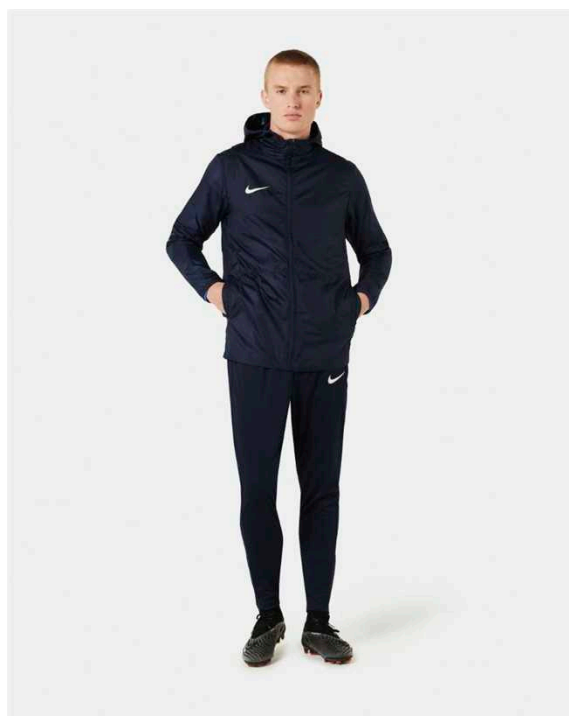

Features

- Nike Storm-FIT technology resists elements like wind and water to help keep you comfortable in harsh weather conditions.
- Standard fit for classic feel and comfort.
- Zippered pockets for secure storage.
- Fold over binding on the sleeve hem helps keep the water out.