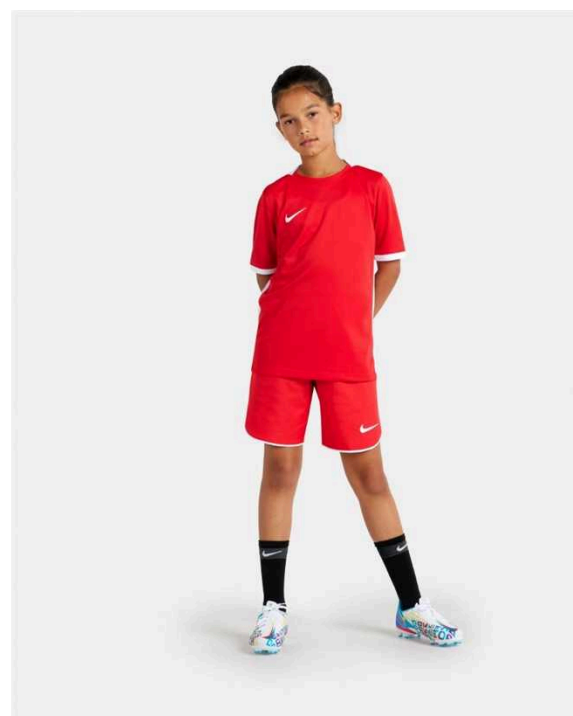

DH8408-100

DH8408-302

DH8408-410

DH8408-412

DH8408-463

DH8408-657

Features

- Sweat-wicking fabric and breathable mesh to keep you cool and composed.
- Nike Dri-FIT technology moves sweat away from your skin for quicker evaporation, helping you stay dry and comfortable.
- Mesh waistband and back panel offers lightweight breathability.
- Slim fit for a tailored feel
- Machine wash