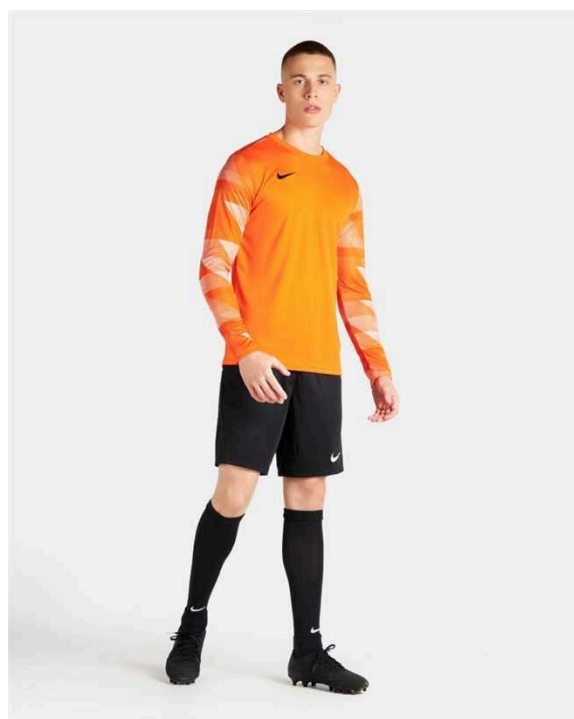

CJ6066-052

CJ6066-463

CJ6066-702

CJ6066-819

Features

- Mesh across the back helps keep you cool when the game heats up.
- Dri-FIT technology helps keep you dry, comfortable and focused.
- Mesh across the back provides added breathability.
- Slim fit for a tailored feel.