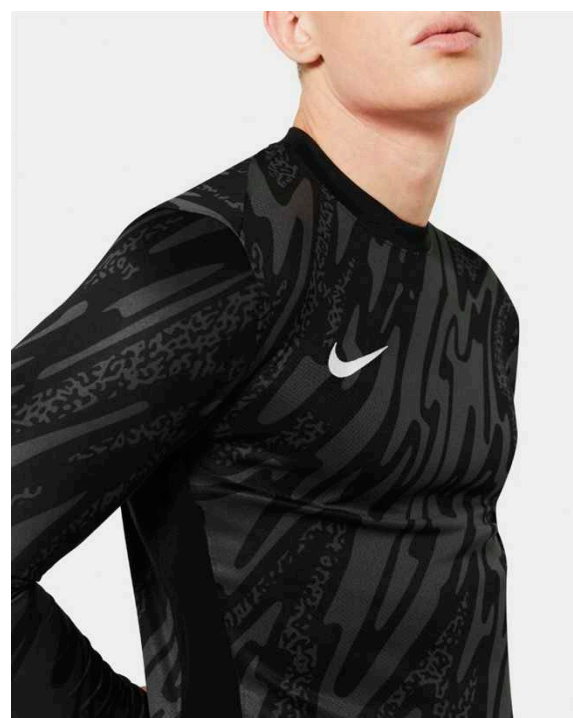

Features

- Nike Dri-FIT technology moves sweat away from your skin for quicker evaporation, helping you stay dry and comfortable.
- Slim fit for a tailored look and feel.