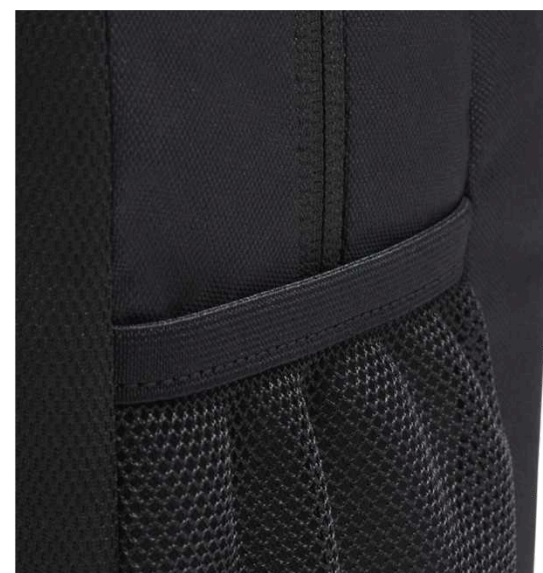

DA2571-411

DA2571-657

Features

- Wet/dry compartment helps keep things clean and organized.
- Curved shoulder straps and back panel are padded for extra comfort.
- Back pocket features a felt interior to safely store your phone or keys.
- Mesh pocket on the side is designed to hold a water bottle.
- Front pocket is large enough to fit a ball.
- Internal sleeve safely stores up to a 15" laptop.
- 45H x 30W x 13D cm/ 22L