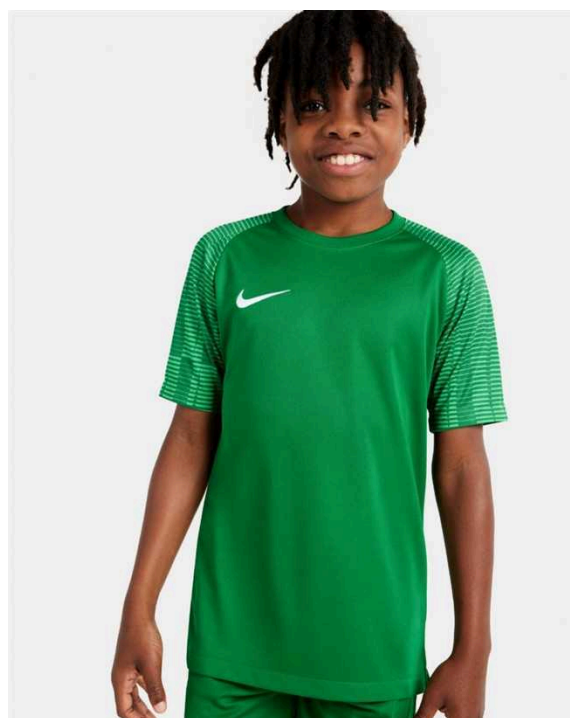

DH8369

Academy Jersey S/S (Youth)

Lifecycle

January 2022 - December 2025

Sizes

XS - XL

RRP £19.99