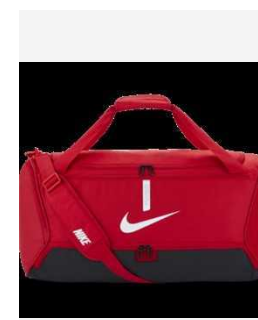

CU8090-657