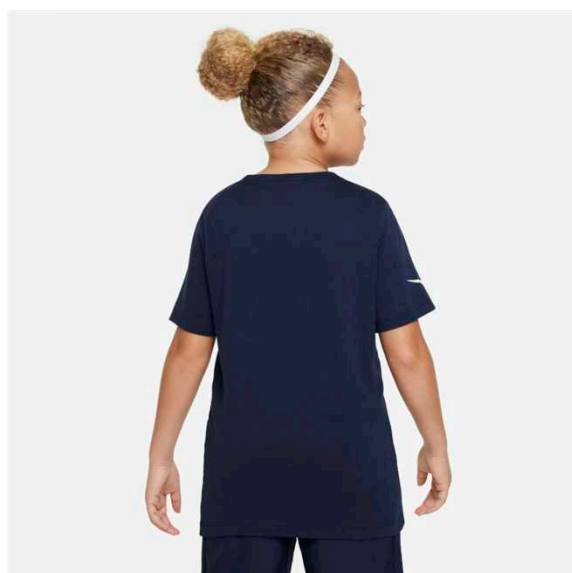

Features

- Standard fit for a relaxed, easy feel
- Ribbed collar