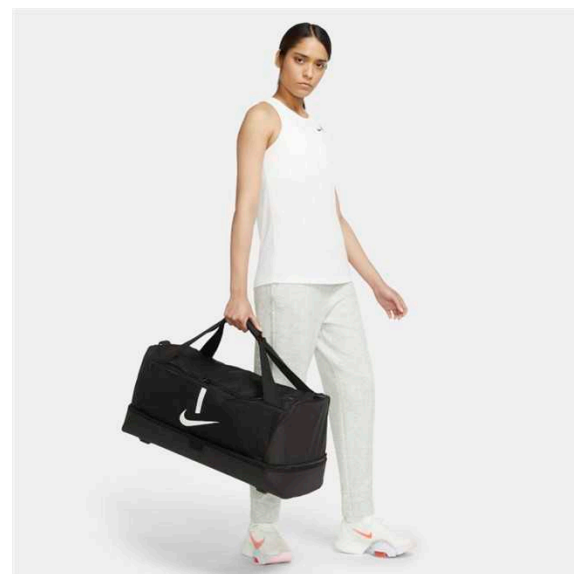

CU8087

Academy Team L Hardcase

Lifecycle

January 2021 - March 2025

Sizes

L

RRP £49.99

Features

- Main body compartment offers spacious storage.
- Hard bottom helps keep items safe from bumps and scrapes.
- Zippered wet/dry compartment at the bottom keeps things clean and organized.
- Handles can attach together for an alternate carrying option.
- 64L x 31W x 30H cm/ 59L