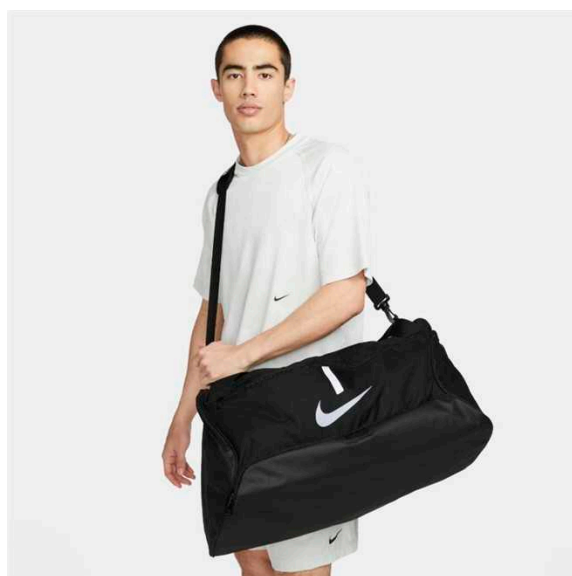

CU8090

Academy Team M Duffel Bag

Lifecycle

January 2021 - March 2025

Sizes

M

RRP £34.99