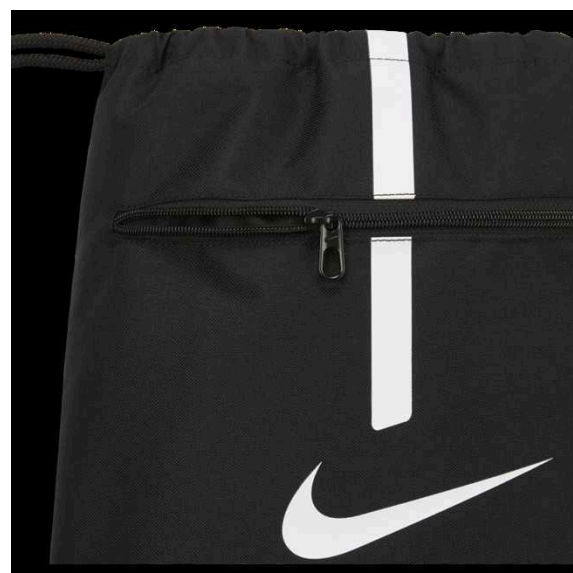

January 2021 - March 2025

Sizes

ONE SIZE

RRP £19.99

DA5435-010

Features

- Woven fabric is lightweight and durable.
- Main compartment cinches closed for easy access to your gear.
- Mesh at the bottom allows ventilation.
- Zippered pouch on the front keeps your essentials within reach.
- 50H x 36W x 6D cm / 18L