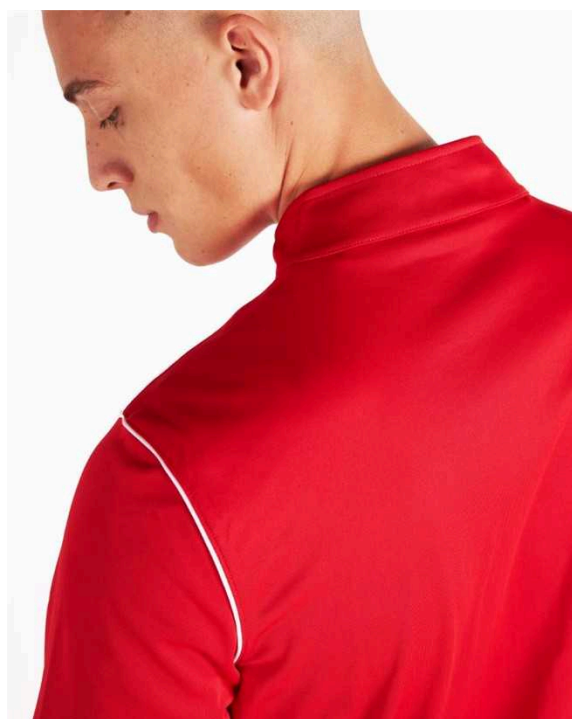

FJ3022-100

FJ3022-302

FJ3022-719

FJ3022-451

FJ3022-010

FJ3022-657

Features

- Dri-FIT technology helps you stay dry and comfortable.
- Knit fabric feels soft and comfortable.
- Standard fit for a relaxed, easy feel.
- Side pockets with mesh lining help keep your belongings safe and dry.