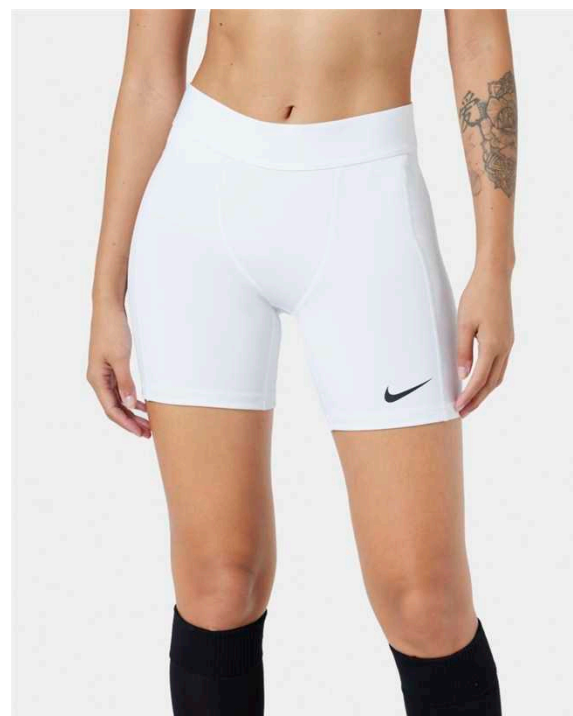

FN2374

Nike Pro Leak Protection Short

Lifecycle

January 2024 - December 2027

Sizes

XS - XL

RRP £32.99