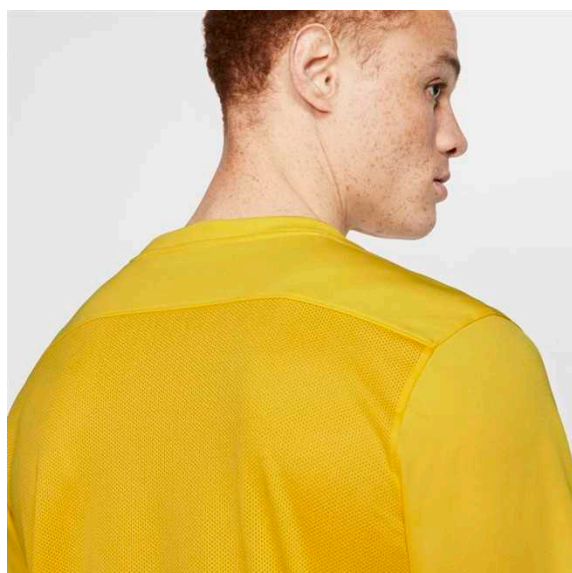

BV6708

Dri-Fit Park VII Jersey S/S

Lifecycle

January 2020 - December 2025

Sizes

S - 2XL

RRP £17.99

Features

- Dri-FIT technology helps keep you dry and comfortable.
- Mesh back panel adds breathability.
- Slim fit for a tailored feel.