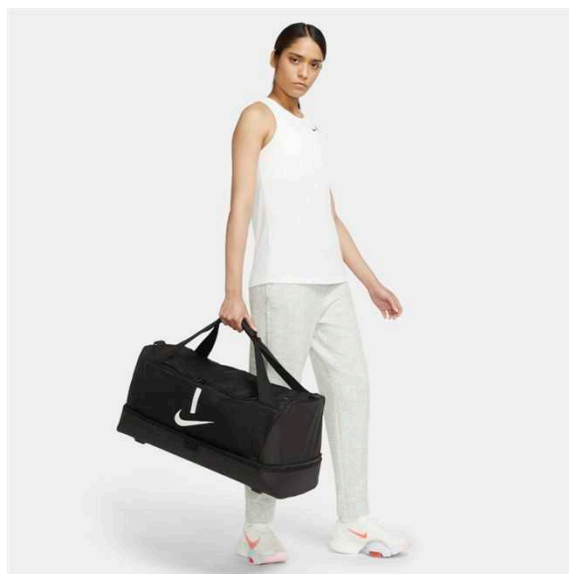

CU8087

Academy Team L Hardcase

Lifecycle

January 2021 - March 2025

Sizes

L

RRP £49.99

Features

- Main body compartment offers spacious storage.
- Hard bottom helps keep items safe from bumps and scrapes.
- Zippered wet/dry compartment at the bottom keeps things clean and organized.
- Handles can attach together for an alternate carrying option.
- 64L x 31W x 30H cm/ 59L