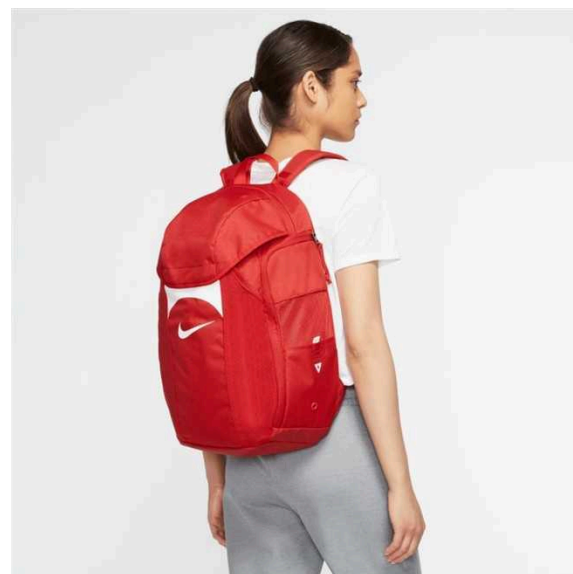

DV0761

Academy Team Backpack

Lifecycle

January 2023 - March 2025

Sizes

ONE SIZE

RRP £39.99

DV0761-011