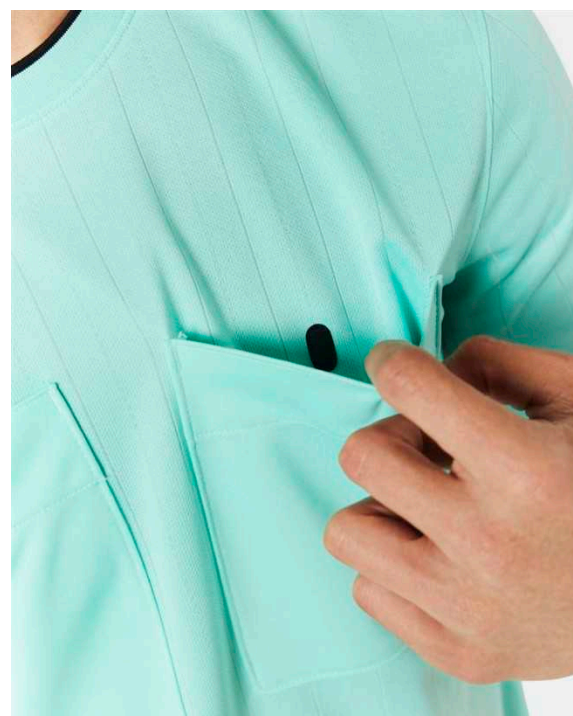

Features

- Nike Dri-FIT technology moves sweat away from your skin for quicker evaporation, helping you stay dry and comfortable.
- Pockets with hook-and loop closures let you keep your essentials secure on the field.