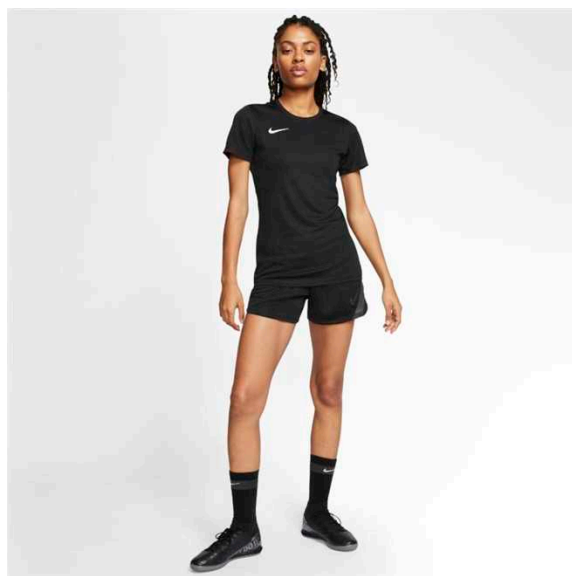

BV6728

Dri-Fit Women's Park VII Jersey

Lifecycle

January 2020 - December 2025

Sizes

XS - 2XL

RRP £17.99