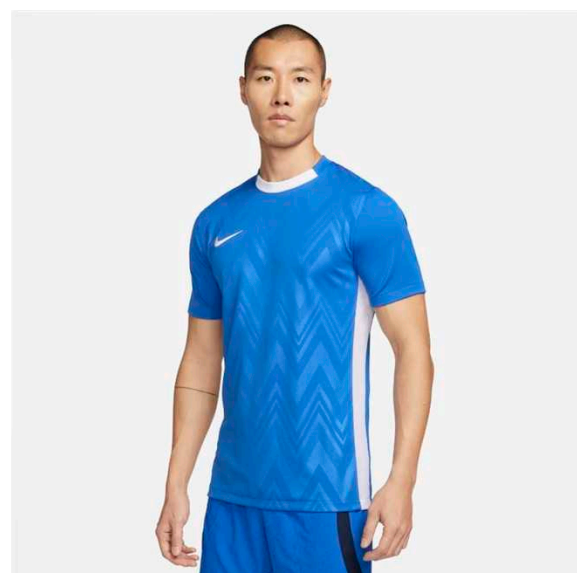

Features

- Nike Dri-FIT technology moves sweat away from your skin for quicker evaporation, helping you stay dry and comfortable.
- Slim fit for a tailored look and feel.