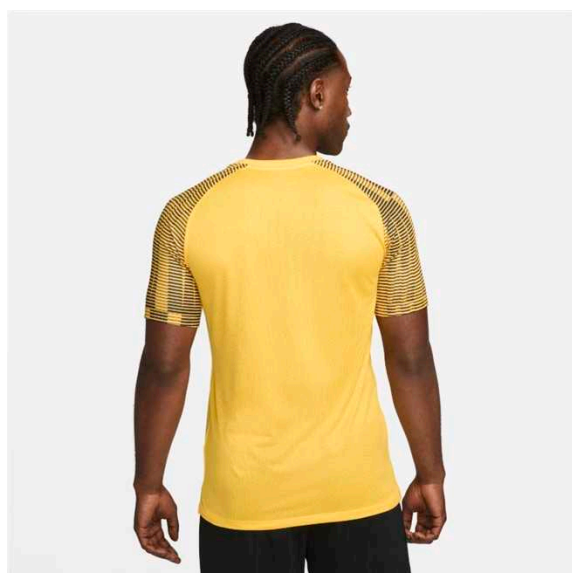

Features

- Sweat-wicking fabric to help keep you cool during your pre-match or training routine.
- Dri-FIT technology helps you stay dry, comfortable & focused.
- Mesh back panel offers lightweight breathability.
- Slim fit for a tailored feel
- Machine wash