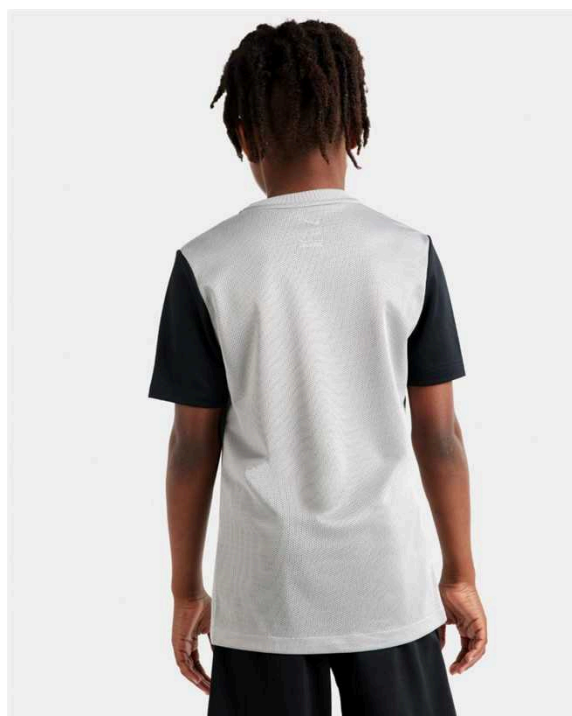

DH8389

Dri-Fit Tiempo Premier II Jersey S/S (Youth)

Lifecycle

January 2022 - December 2026

Sizes

XS - XL

RRP £14.99