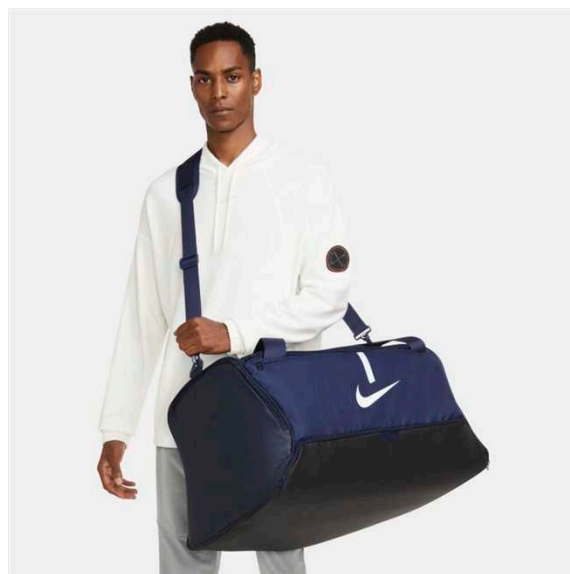

CU8089

Academy Team L Duffel Bag

Lifecycle

January 2021 - March 2025

Sizes

L

RRP £39.99