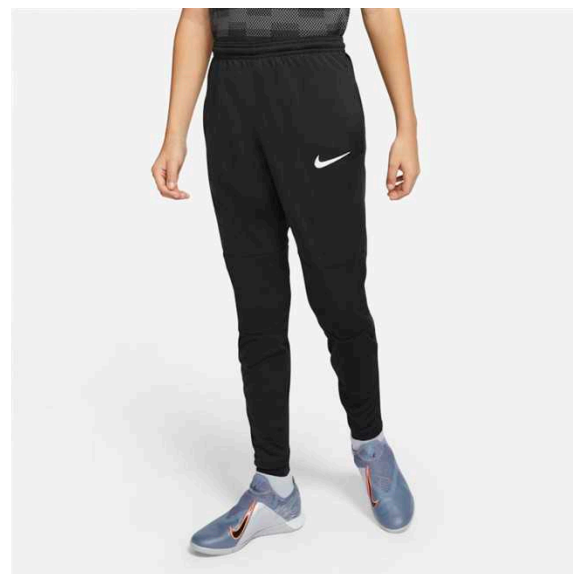

FJ3021

Dri-Fit Park 20 Knit Pant (Kids)

Lifecycle

January 2020 - December 2025

Sizes

XS - XL

RRP £22.99