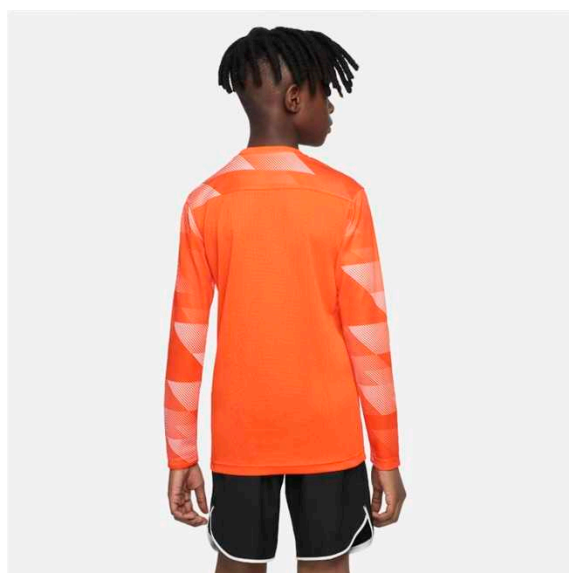

CJ6072-010

CJ6072-463

CJ6072-819

CJ6072-702

Features

- Mesh across the back helps keep you cool when the game heats up.
- Dri-FIT technology helps keep you dry, comfortable and focused.
- Mesh across the back provides added breathability.
- Slim fit for a tailored feel.