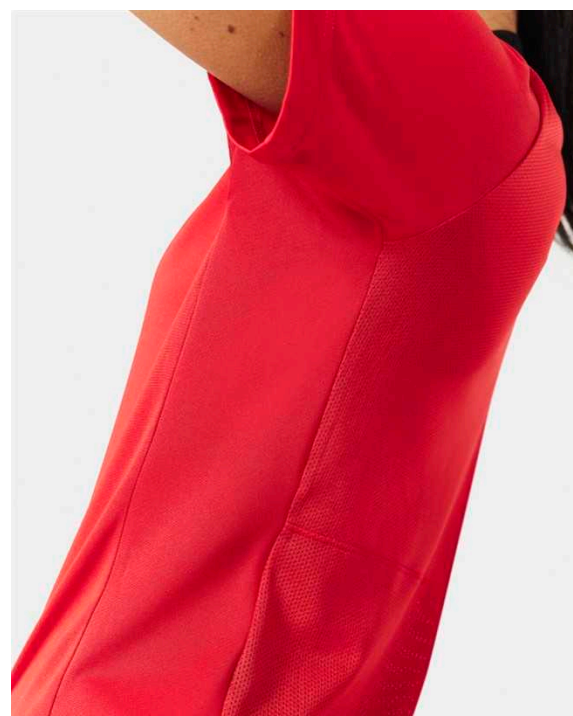

FD7594-458

FD7594-465

FD7594-657

Features

- Nike Dri-FIT technology moves sweat away from your skin for quicker evaporation, helping you stay dry and comfortable.
- New women's fit adds more space to the waist, allowing them to be at their best