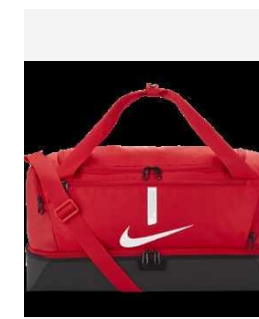

CU8096-657