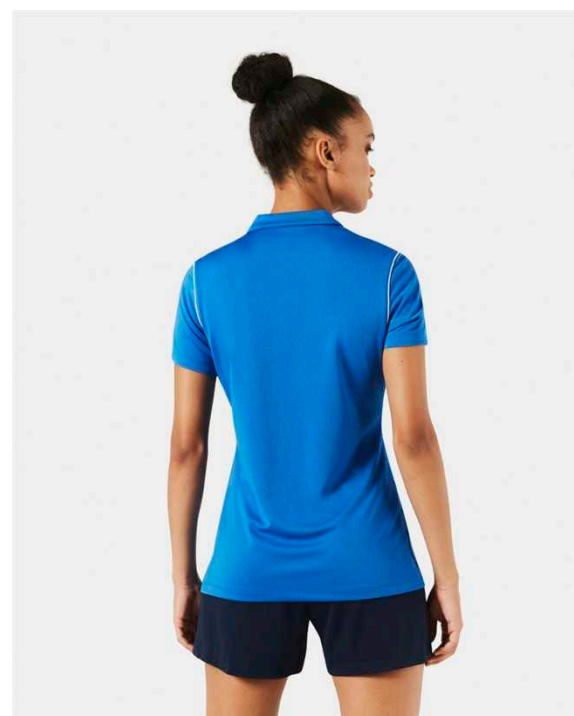

BV6893

Dri-Fit Women's Dri-Fit Park Polo

Lifecycle

January 2024 - December 2025

Sizes

XS - XL

RRP £24.99

Features

- Dri-FIT technology helps keep you dry and comfortable.
- Fold-over collar with a two-button placket delivers timeless style.
- Shoulder piping inspires a classic football look.