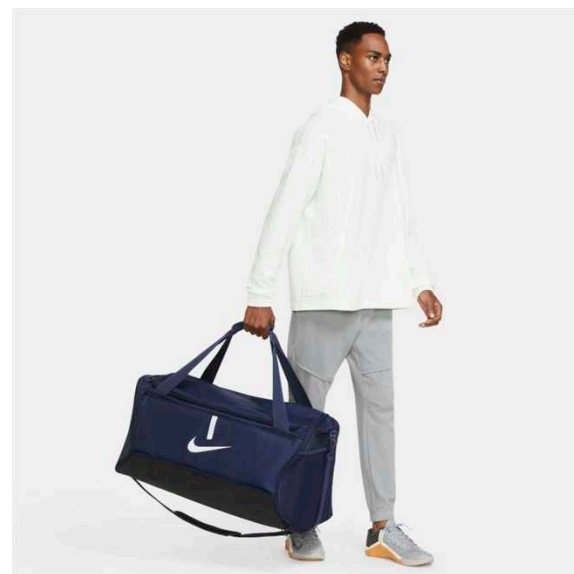

CU8089

Academy Team L Duffel Bag

Lifecycle

January 2021 - March 2025

Sizes

L

RRP £39.99