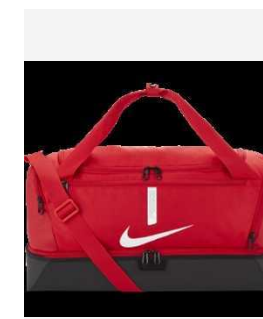

CU8096-657