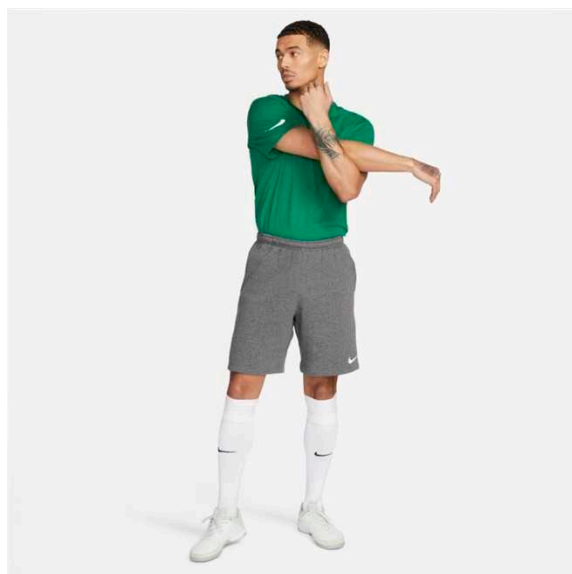

CZ0881

Park 20 Tee

Lifecycle

January 2021 - December 2025

Sizes

S - 3XL

RRP £19.99