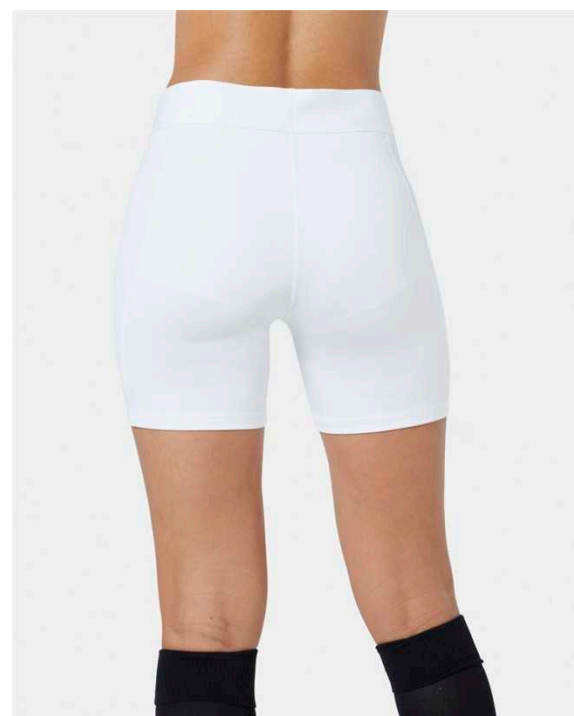

FN2374

Nike Pro Leak Protection Short

Lifecycle

January 2024 - December 2027

Sizes

XS - XL

RRP £32.99