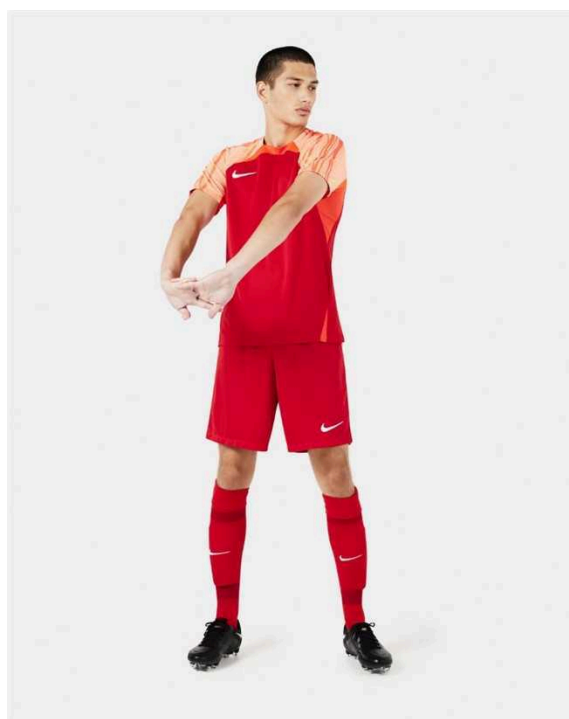

DR0960-100

DR0960-410

DR0960-302

DR0960-463

DR0960-052

DR0960-657

Features

- Nike Dri-FIT technology moves sweat away from your skin for quicker evaporation, helping you stay dry and comfortable
- Slim, streamlined fit
- Breathable mesh insets at the sides help keep you cool
- 8" inseam
- Elastic waistband with drawcord
- Embroidered Swoosh design
- Machine wash