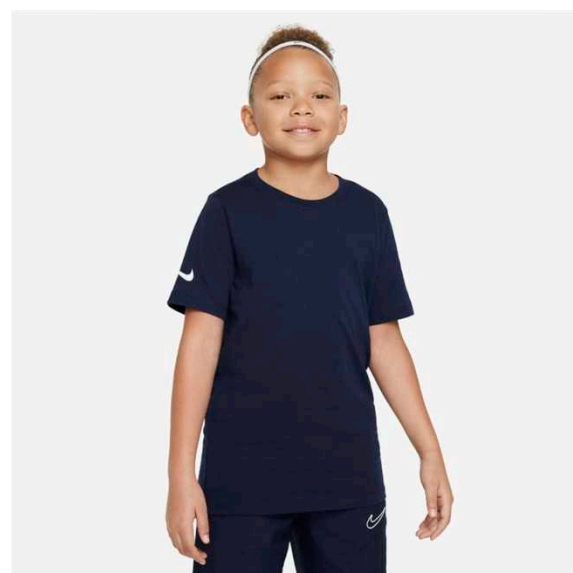

Features

- Standard fit for a relaxed, easy feel
- Ribbed collar