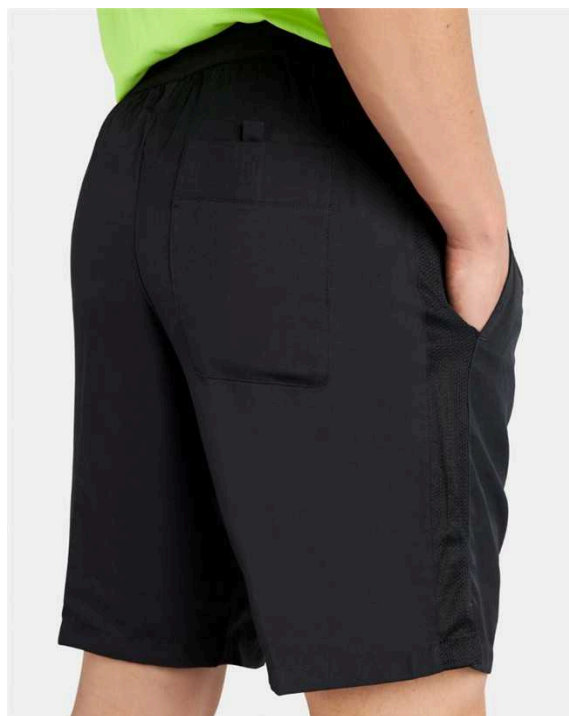

AA0737

Dri-Fit Nike Dry Referee Short

Lifecycle

June 2018 - December 2025

Sizes

XS - 2XL

RRP £37.99

AA0737-010

Features

- Nike Vaporknit technology combines lightweight cooling, reduced cling and precision fit.
- Quick-drying, high-stretch yarn provides flexible comfort.
- Precision fit conforms to your body for a streamlined feel.