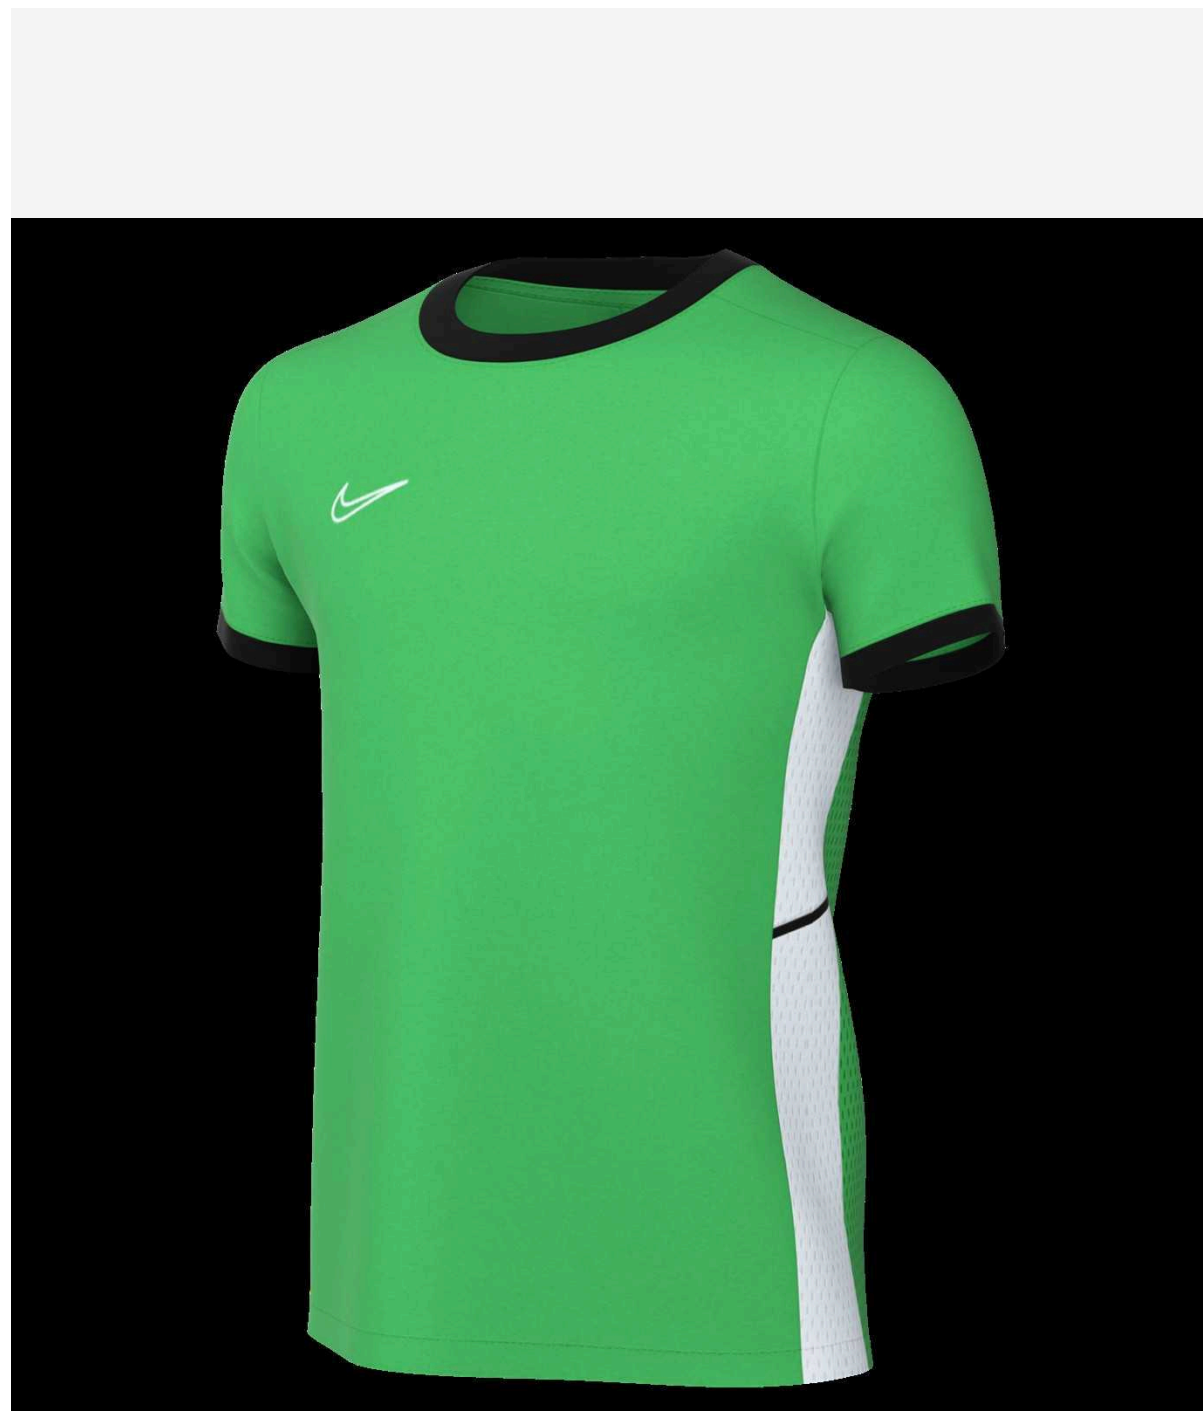

FZ9758

Nike Academy 25 Big Kids' Dri-FIT Soccer Short-Sleeve Top

Lifecycle

January 2025 - September 2025

Sizes

XS - XL

RRP £16.99

FZ9758-010