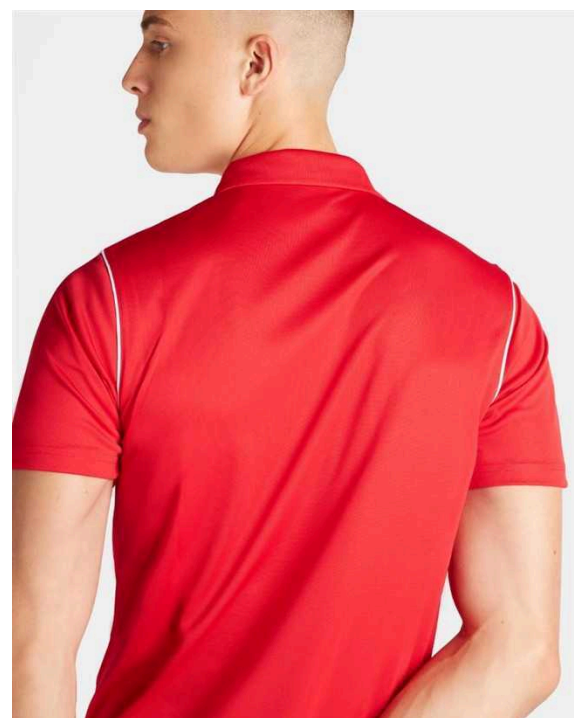

BV6879

Dri-Fit Park 20 Polo

Lifecycle

January 2020 - December 2025

Sizes

S - 2XL

RRP £24.99