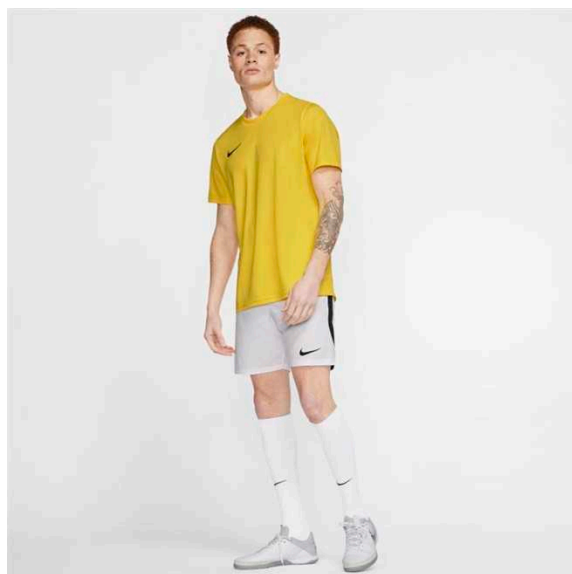

BV6708

Dri-Fit Park VII Jersey S/S

Lifecycle

January 2020 - December 2025

Sizes

S - 2XL

RRP £17.99

Features

- Dri-FIT technology helps keep you dry and comfortable.
- Mesh back panel adds breathability.
- Slim fit for a tailored feel.