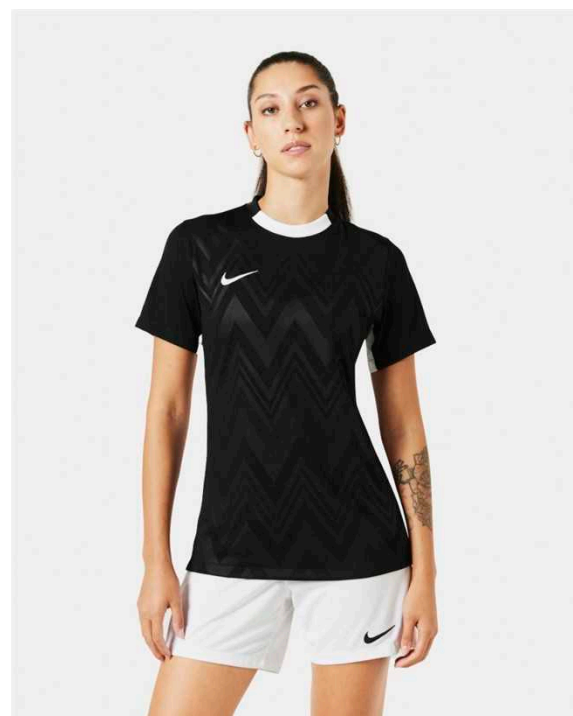

FD7412-100

FD7412-463

FD7412-657

Features

- Nike Dri-FIT technology moves sweat away from your skin for quicker evaporation, helping you stay dry and comfortable.
- Slim fit for a tailored look and feel.

FD7420