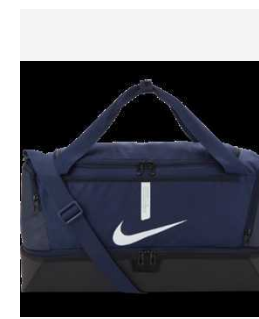

CU8096

Academy Team M Hardcase

Lifecycle

January 2021 - March 2025

Sizes

M

RRP £42.99

CU8096-010