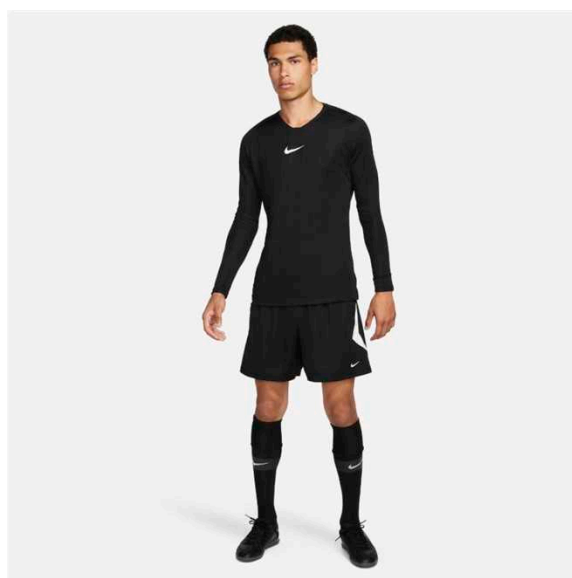

AV2609

Dri-Fit Park First Layer

Lifecycle

January 2019 - December 2027

Sizes

S - 2XL

RRP £21.99