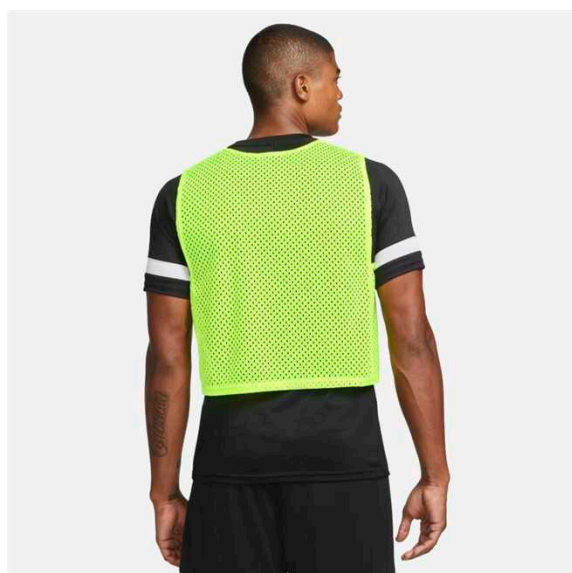

DV7425-313

DV7425-406

DV7425-616

DV7425-702

Features

- Dri-FIT technology helps keep you dry and comfortable.
- Mesh fabric feels lightweight and breathable.
- Standard fit for a relaxed, easy feel.
- 1 unit