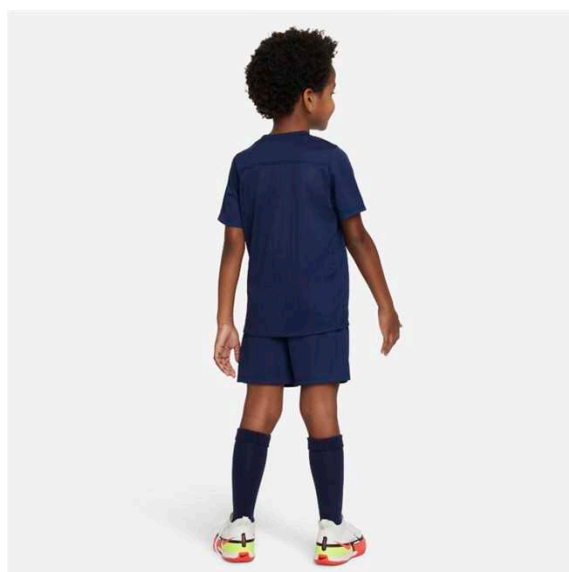

Features

- Dri-FIT technology helps keep you dry and comfortable.
- Mesh on the back of the jersey creates ventilation.
- Stretchy waistband on the shorts is lined with mesh for breathability.
- Standard fit for a relaxed, easy feel.