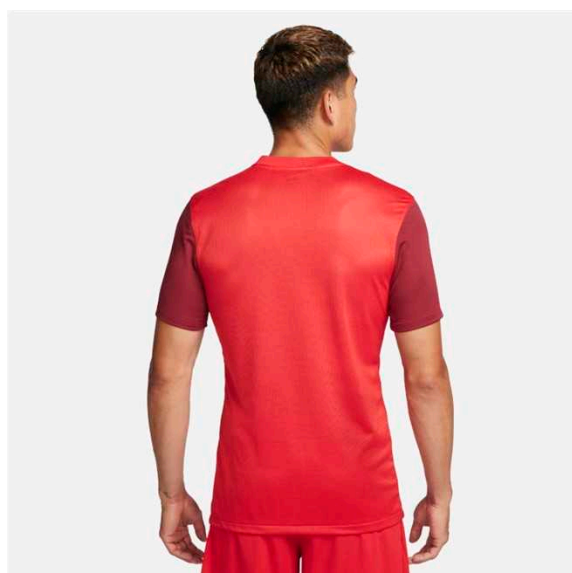

Features

- Nike Dri-FIT technology moves sweat away from your skin for quicker evaporation, helping you stay dry and comfortable
- Slim, streamlined fit to keep the air flowing and distractions low
- Breathable mesh teams with lightweight knit fabric
- Mesh back panel lets air flow to help keep you cool
- Ribbed inset at neck
- Embroidered Swoosh design
- Machine wash