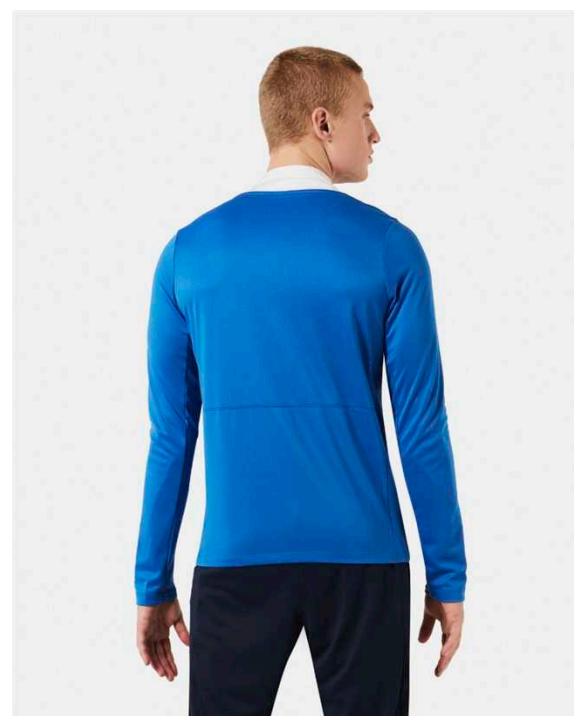

FD7667

Dri-Fit Academy Pro 24 Drill Top

Lifecycle

January 2024 - December 2025

Sizes

XS - 3XL

RRP £44.99