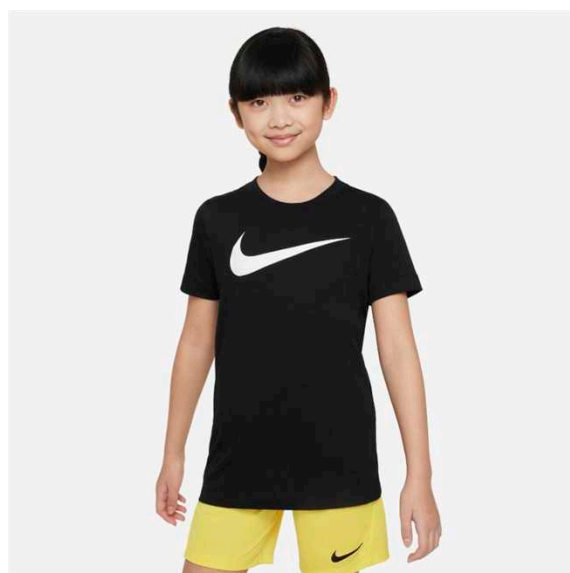

Features

- The Nike Dri-FIT Park T-Shirt is made of soft, sweat-wicking fabric to help keep you comfortable during training or competition.
- Nike Dri-FIT technology helps you stay dry and comfortable.
- Lightweight fabric feels soft and slightly stretchy.
- Standard fit for a relaxed, easy feel
- Ribbed collar