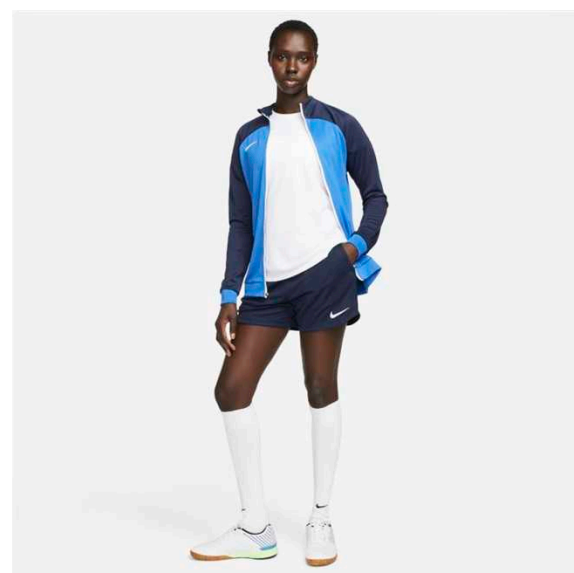

CW6154

Dri-Fit Women's Park 20 Knit Short

Lifecycle

January 2020 - December 2025

Sizes

XS - XL

RRP £24.99

Features

- Dri-FIT technology helps keep you dry and comfortable.
- Elastic waistband and hidden drawcord give you a secure fit.
- Zippered pockets secure your everyday essentials.
- Standard fit for a relaxed, easy feel