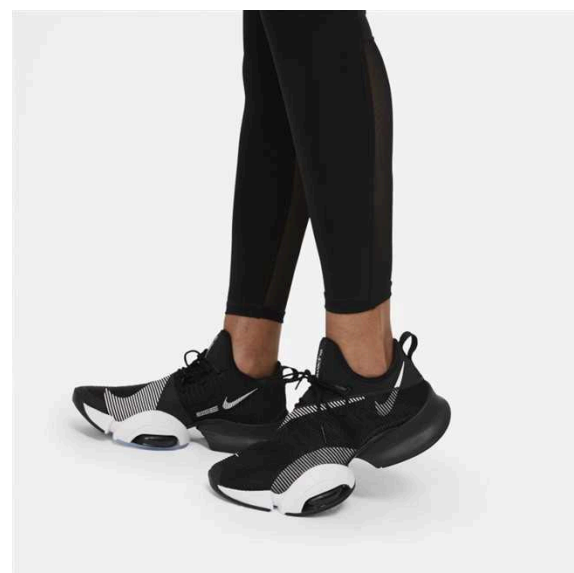

CZ9779

Women's Dri-Fit Nike Pro Tight

Lifecycle

January 2021 - December 2024

Sizes

XS - 2XL

RRP £39.99

CZ9779-010

Features

- Nike Dri-FIT technology helps you stay dry, comfortable and focused
- A wide, smooth mid-rise waistband feels supportive around your core
- Ventilated mesh panels along the back of the lower legs create airflow for breathability
- This product is made with at least 50% recycled polyester fibers