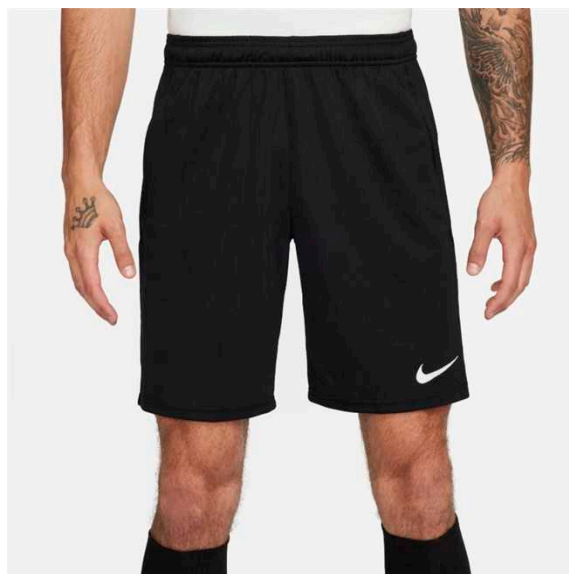

FJ3008-451

FJ3008-302

FJ3008-657

Features

- Dri-FIT technology helps you stay dry, comfortable and focused.
- Standard fit for a relaxed, easy feel.
- Shoulder piping inspires a classic football look.

CW6152