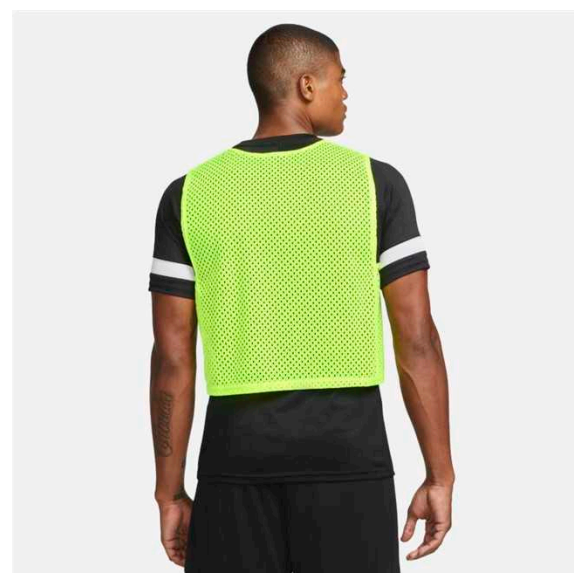

DV7425-313

DV7425-406

DV7425-616

DV7425-702

Features

- Dri-FIT technology helps keep you dry and comfortable.
- Mesh fabric feels lightweight and breathable.
- Standard fit for a relaxed, easy feel.
- 1 unit