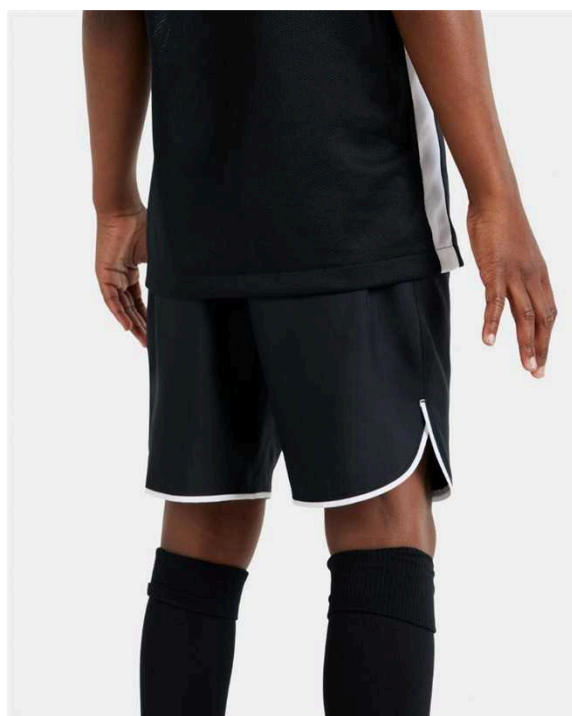

DH8408

Dri-Fit Laser Woven Short V (Youth)

Lifecycle

January 2022 - December 2025

Sizes

XS - XL

RRP £19.99