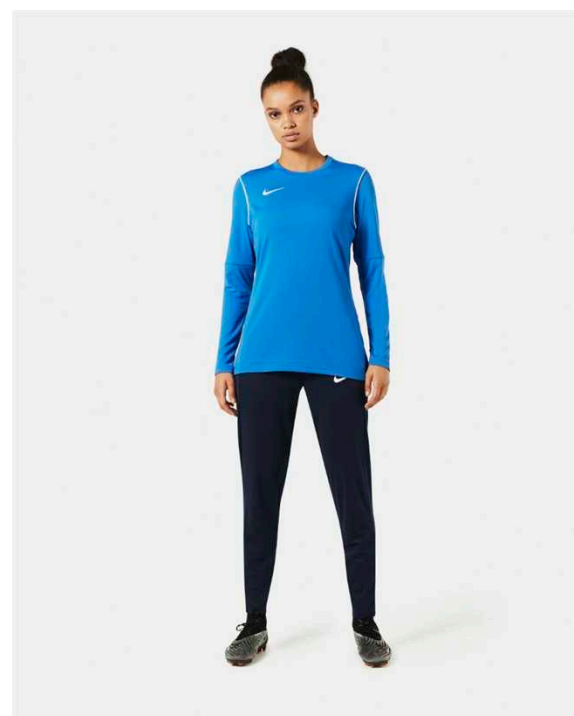

FJ3006

Dri-Fit Women's Park 20 Crew Top

Lifecycle

January 2020 - December 2025

Sizes

XS - XL

RRP £34.99

Features

- Nike Dri-FIT technology moves sweat from your skin for quicker evaporation—helping you stay dry and comfortable